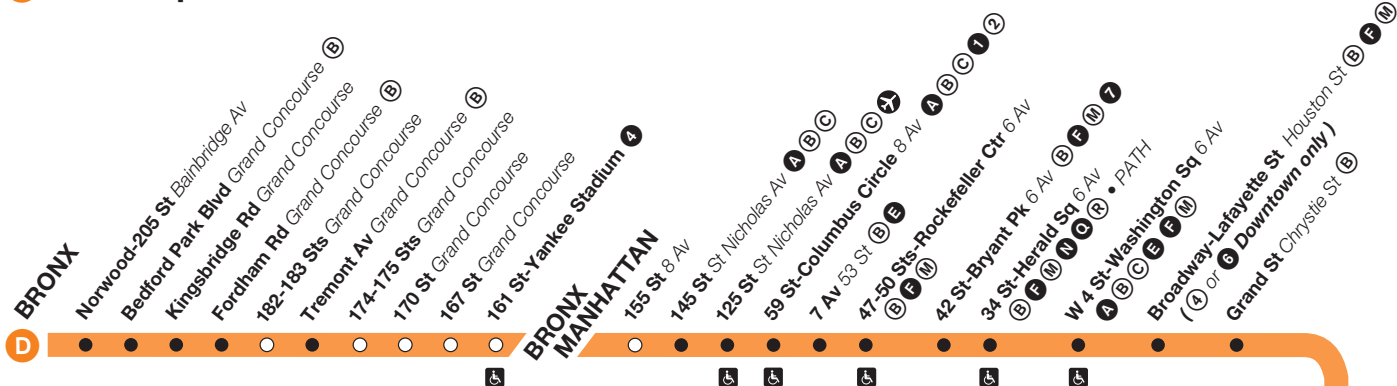

D 6 Av Express