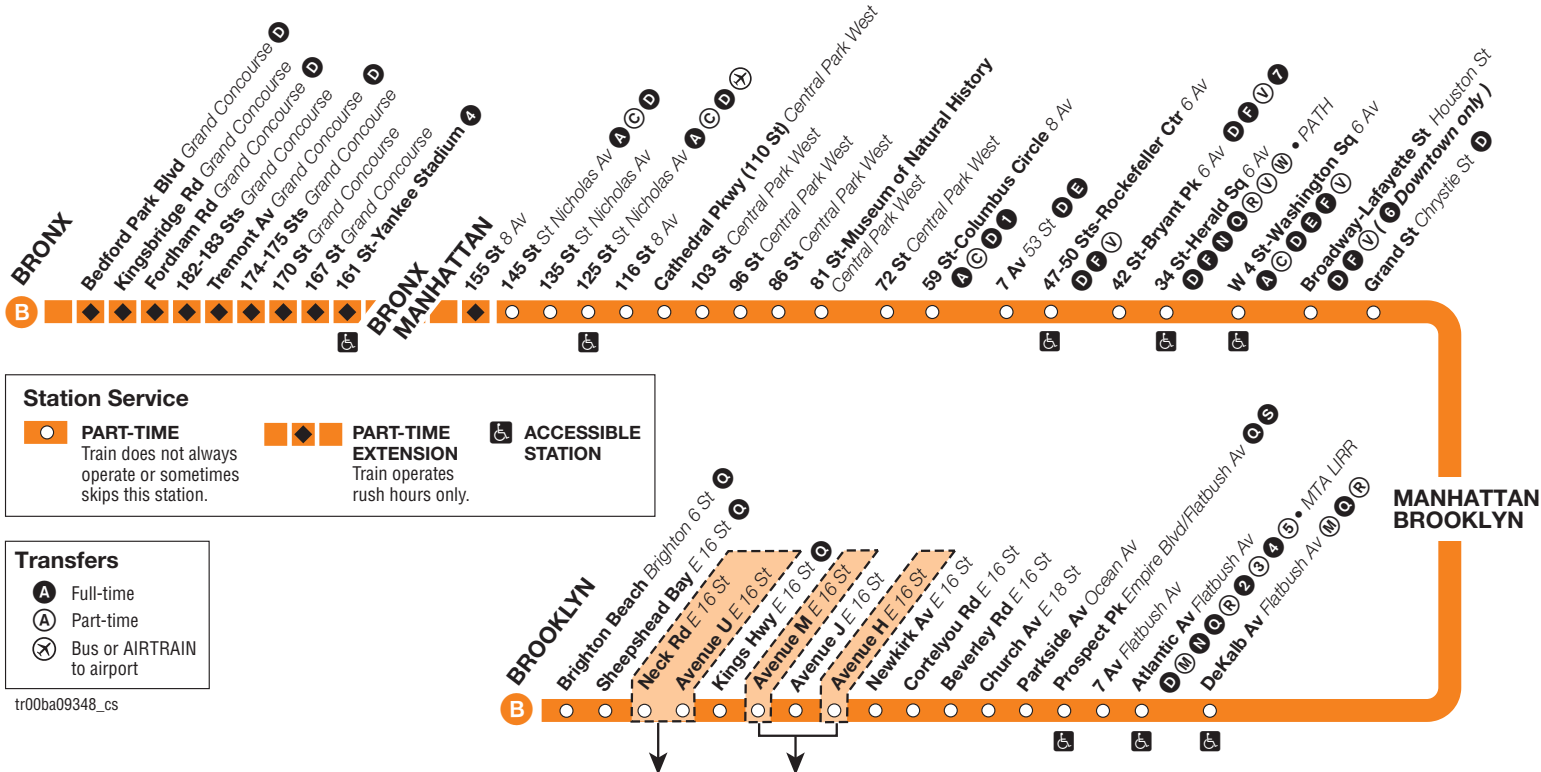

B 6 Avenue Express

Station Service

- **PART-TIME**
  Train does not always operate or sometimes skips this station.
- **PART-TIME EXTENSION**
  Train operates rush hours only.
- **ACCESSIBLE STATION**

Transfers

- Full-time
- Part-time
- Bus or AIRTRAIN to airport

tr00ba09348_cs

BEGINNING JANUARY 18, 2010 AND CONTINUING UNTIL FURTHER NOTICE:

The Manhattan bound side of the NECK RD and AVENUE U stations are closed for rehabilitation and will be bypassed. Northbound customers wishing to exit at these stations will need to go to the Kings Hwy station and take a southbound train to their desired stop.

During this rehabilitation the B3K bus will operate WEEKDAY MORNINGS between Gerritsen Av and the Kings Highway/East 16 St station making stops only on Avenue U. The B3K operates every 10 minutes, travel time is approximately 15 minutes, in each direction, and regular bus fare is charged.

BEGINNING SEPTEMBER 28, 2009 AND CONTINUING UNTIL ABOUT FALL 2010:

The CONEY ISLAND bound side of the AVENUE H and AVENUE M stations are closed for rehabilitation and will be bypassed. Southbound customers wishing to exit at these stations will need to go one stop past their destination and take a northbound train one stop.