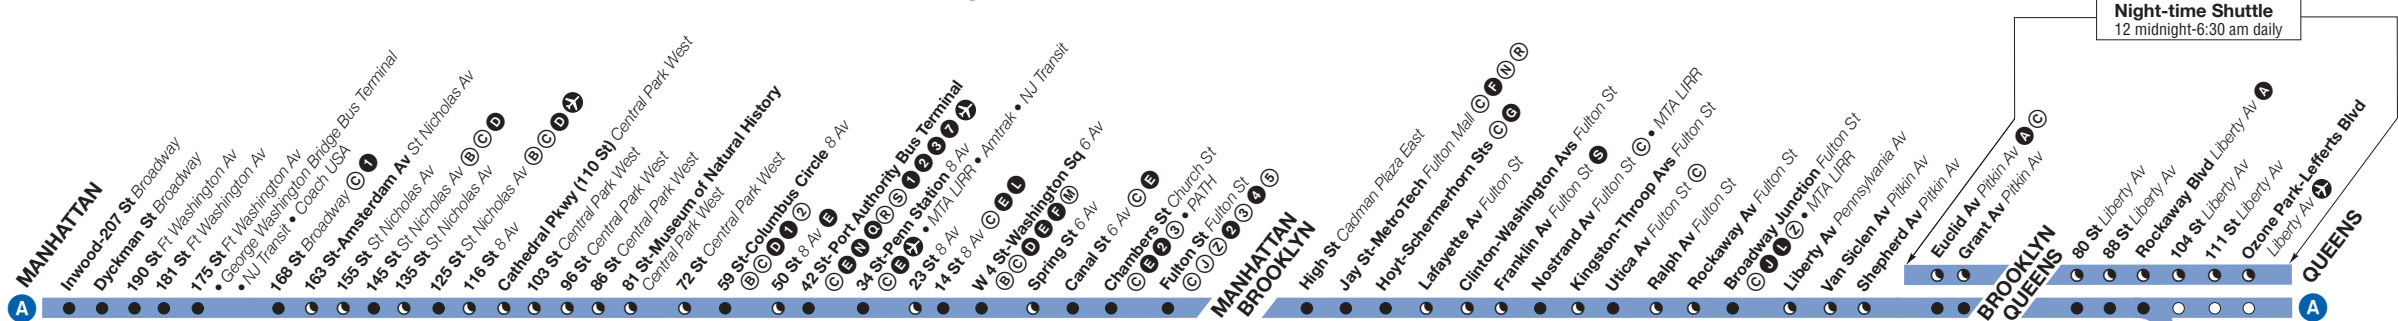

During weekday morning rush hours, special trains, denoted in the schedule by a  diamond symbol, operate from Rockaway Park-Beach 116 St, Queens, toward Manhattan. These trains make local stops between Rockaway Park and Broad Channel. Similarly, in the evening rush hour special trains leave Manhattan operating toward Rockaway Park-Beach 116 St, Queens.

A 8 Avenue Express (with Rockaway Park Shuttle)

Night-time Shuttle
12 midnight-6:30 am daily

Station Service

- FULL-TIME** (Blue circle with black dot): Train always operates and always stops here.
- PART-TIME** (Blue circle with white dot): Train does not always operate or sometimes skips this station.
- NIGHT SERVICE** (Blue circle with white crescent): Train stops at this station night-time hours only.
- ACCESSIBLE STATION** (Blue circle with white wheelchair icon): Station is wheelchair accessible.
- ONE-WAY RUSH HOUR** (Blue square with white arrow): Train operates in one direction (usually to Manhattan AM, from Manhattan PM).