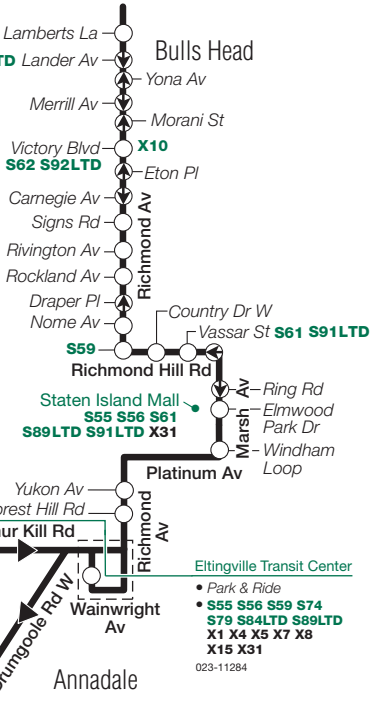

Eltingville Transit Center
• Park & Ride
• **S55 S56 S59 S74 S79 S84LTD S89LTD X1 X4 X5 X7 X8 X15 X31**
023-11284

xp017a11362_cs

X17 MAP LEGEND

Local/Limited/SBS Bus Transfers: shown in bold green type.
Express Bus Transfers: shown in bold black type.

- Terminal
- (1 STATION NAME) Subway Connection
- MTA **SIR** Railway Station
- ➡ Stops in direction indicated
- Express Bus Stop
- Point of Interest