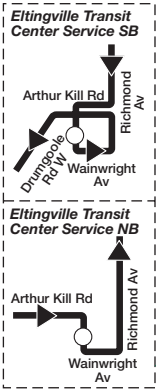

Eltingville Transit Center
• Park & Ride
• **S55 S56 S59 S74 S79 S84LTD S89LTD X1 X4 X5 X7 X8 X15 X31**
023-11284

xp017a11362_cs

X17 MAP LEGEND

Local/Limited/SBS Bus Transfers: shown in bold green type.
Express Bus Transfers: shown in bold black type.

- Terminal
- (1 STATION NAME) Subway Connection
- MTA **SIR** Railway Station
- ➡ Stops in direction indicated
- Express Bus Stop
- Point of Interest