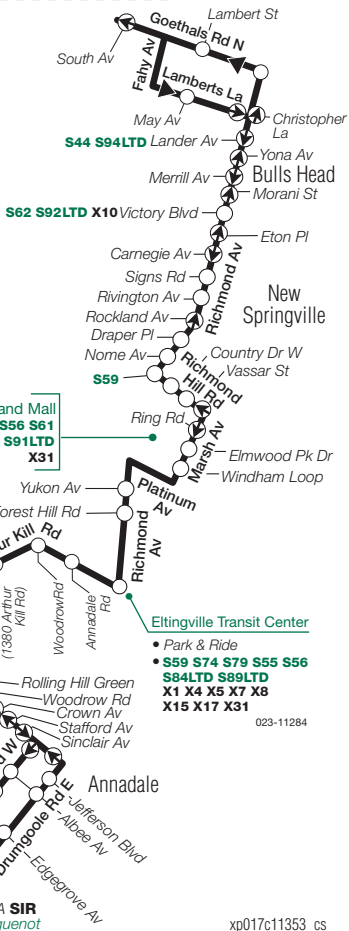

Manhattan

Staten Island

via SI Expwy, NJ Turnpike and Lincoln Tunnel