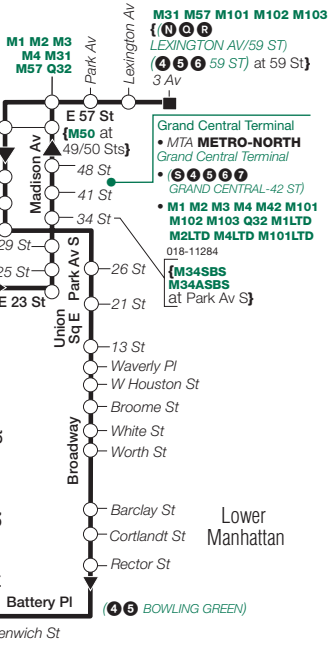

## **X19 Weekday Service**

From Manhattan to Staten Island

Lower Man Worth St/ Broadway	Lower Man Battery Pl/ Greenwich St	Huguenot Huguenot Av/ Woodrow Rd
<b>2:05</b>	<b>2:15</b>	<b>3:06</b>
<b>2:30</b>	<b>2:40</b>	<b>3:31</b>
<b>2:50</b>	<b>3:00</b>	<b>3:54</b>
<b>3:10</b>	<b>3:23</b>	<b>4:17</b>
<b>3:30</b>	<b>3:43</b>	<b>4:37</b>
<b>3:50</b>	<b>4:03</b>	<b>5:01</b>
<b>4:05</b>	<b>4:18</b>	<b>5:16</b>
<b>4:20</b>	<b>4:33</b>	<b>5:31</b>
<b>4:35</b>	<b>4:48</b>	<b>5:46</b>
<b>4:50</b>	<b>5:03</b>	<b>6:04</b>
<b>5:00</b>	<b>5:13</b>	<b>6:14</b>
<b>5:10</b>	<b>5:23</b>	<b>6:24</b>
<b>5:20</b>	<b>5:33</b>	<b>6:34</b>
<b>5:30</b>	<b>5:43</b>	<b>6:44</b>
<b>5:40</b>	<b>5:53</b>	<b>6:54</b>
<b>5:50</b>	<b>6:03</b>	<b>6:59</b>
<b>6:02</b>	<b>6:13</b>	<b>7:09</b>
<b>6:15</b>	<b>6:26</b>	<b>7:22</b>
<b>6:30</b>	<b>6:41</b>	<b>7:37</b>

## Manhattan

via SI Expwy, Verrazano-Narrows Bridge, and Brooklyn-Battery Tunnel

## X17 MAP LEGEND

**Local/Limited/SBS Bus Transfers:** shown in bold green type.  
**Express Bus Transfers:** shown in bold black type.

- Terminal
- (1 STATION NAME) Subway Connection
- MTA **SIR** Railway Station
- ➡ Stops in direction indicated
- Express Bus Stop
- Point of Interest

# X17C

Midtown  
Manhattan

Manhattan

via SI Expwy, Verrazano-Narrows Bridge and Brooklyn-Battery Tunnel

Staten Island