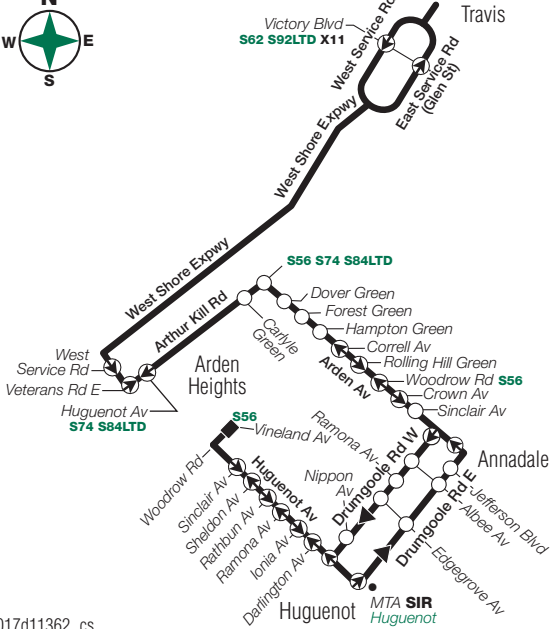

xp017d11362_cs

X19 MAP LEGEND

Local/Limited/SBS Bus Transfers: shown in bold green type.

Terminal

(1) STATION NAME

Subway Connection

MTA **SIR** Railway Station

Express Bus Stop

Stops in direction indicated

Point of Interest