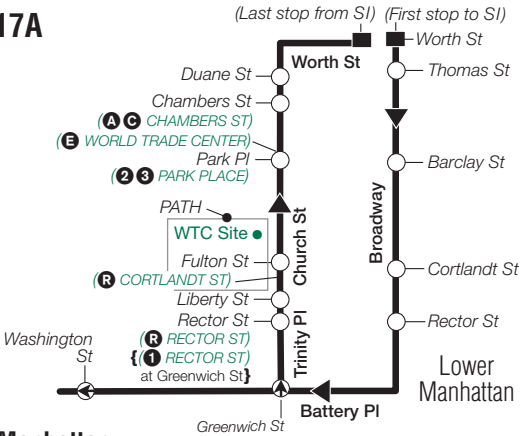

## **X19 Weekday Service**

From Staten Island to Manhattan

Huguenot Huguenot Av/ Woodrow Rd	Arden Hts Arden Av/ Arthur Kill Rd	Lower Man Worth St/ Bdwy
5:20	5:29	6:13
5:30	5:39	6:23
5:40	5:49	6:33
5:50	5:59	6:46
6:00	6:10	6:58
6:10	6:20	7:08
6:20	6:30	7:18
6:30	6:40	7:28
6:40	6:50	7:50
6:50	7:00	8:01
7:00	7:10	8:14
7:10	7:20	8:24
7:18	7:28	8:32
7:25	7:35	8:39
7:35	7:45	8:49
7:45	7:55	8:58
8:00	8:10	9:14
8:15	8:25	9:29
8:35	8:45	9:49
9:05	9:17	10:21

## **X19 Weekday Service**

From Manhattan to Staten Island

Lower Man Worth St/ Broadway	Lower Man Battery Pl/ Greenwich St	Huguenot Huguenot Av/ Woodrow Rd
<b>2:05</b>	<b>2:15</b>	<b>3:06</b>
<b>2:30</b>	<b>2:40</b>	<b>3:31</b>
<b>2:50</b>	<b>3:00</b>	<b>3:54</b>
<b>3:10</b>	<b>3:23</b>	<b>4:17</b>
<b>3:30</b>	<b>3:43</b>	<b>4:37</b>
<b>3:50</b>	<b>4:03</b>	<b>5:01</b>
<b>4:05</b>	<b>4:18</b>	<b>5:16</b>
<b>4:20</b>	<b>4:33</b>	<b>5:31</b>
<b>4:35</b>	<b>4:48</b>	<b>5:46</b>
<b>4:50</b>	<b>5:03</b>	<b>6:04</b>
<b>5:00</b>	<b>5:13</b>	<b>6:14</b>
<b>5:10</b>	<b>5:23</b>	<b>6:24</b>
<b>5:20</b>	<b>5:33</b>	<b>6:34</b>
<b>5:30</b>	<b>5:43</b>	<b>6:44</b>
<b>5:40</b>	<b>5:53</b>	<b>6:54</b>
<b>5:50</b>	<b>6:03</b>	<b>6:59</b>
<b>6:02</b>	<b>6:13</b>	<b>7:09</b>
<b>6:15</b>	<b>6:26</b>	<b>7:22</b>
<b>6:30</b>	<b>6:41</b>	<b>7:37</b>

## Manhattan

via SI Expwy, Verrazano-Narrows Bridge, and Brooklyn-Battery Tunnel

## Staten Island

via SI Expwy, NJ Turnpike and Lincoln Tunnel