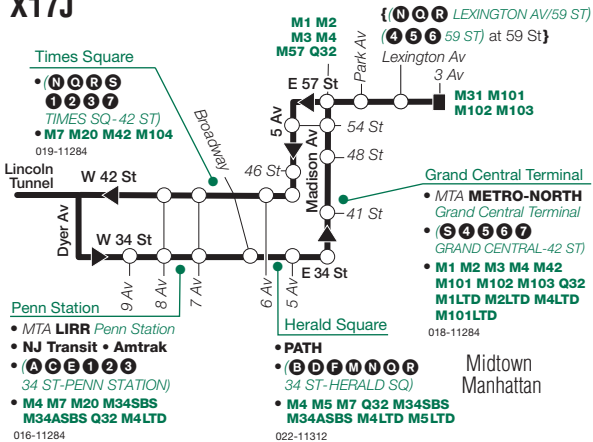

X17J

Manhattan

Staten Island

via SI Expwy, NJ Turnpike and Lincoln Tunnel