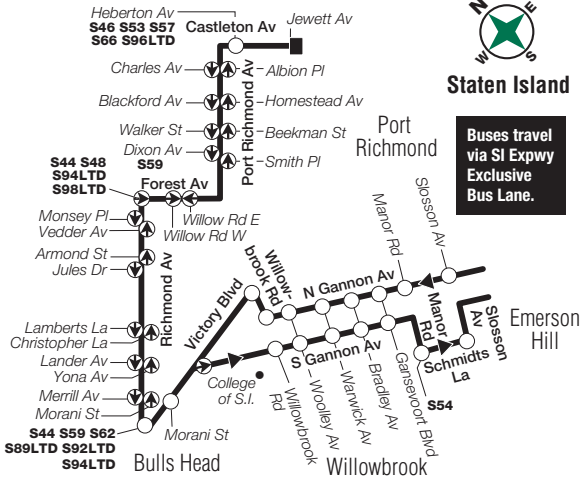

18-10161

Note: During Route 9A (West St) reconstruction, bus stops between Barclay St and Chambers St may be temporarily relocated or discontinued. Please read notices on buses for the latest information.

via SI Expwy, Verrazano-Narrows Bridge, and Brooklyn-Battery Tunnel

Staten Island

Buses travel via SI Expwy Exclusive Bus Lane.

X10 LEGEND

- Terminal
- (A STATION NAME) Subway Connection
- S44 Bus Transfer Point
- Stops in direction indicated
- Express Bus Stop

18-10161

Manhattan

- (A C CHAMBERS ST)**
- (E WORLD TRADE CENTER)**
- (2 3 PARK PLACE)**
- (R CORTLANDT ST- Fulton St Northbound Only)**
- {(1 RECTOR ST) (R RECTOR ST) at Greenwich St}**

via SI Expressway, Verrazano-Narrows Bridge and Brooklyn-Battery Tunnel