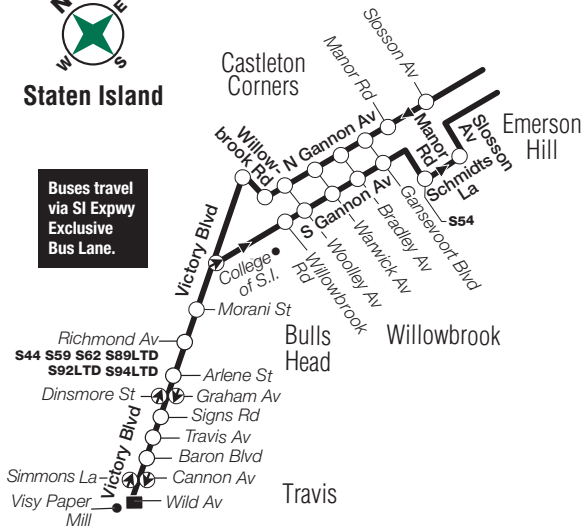

* Stops at Battery Pl/Greenwich St

A notation (B or C) next to each trip corresponds to the appropriate map for each X10 service pattern.

Bold times denote PM hours.

X10 Weekday Service

From Manhattan to Staten Island

18-10161

Manhattan

- (A C CHAMBERS ST)**
- (E WORLD TRADE CENTER)**
- (2 3 PARK PLACE)**
- (R CORTLANDT ST- Fulton St Northbound Only)**
- {(1 RECTOR ST) (R RECTOR ST) at Greenwich St}**

via SI Expressway, Verrazano-Narrows Bridge and Brooklyn-Battery Tunnel

Staten Island

X10 LEGEND

- Terminal
- Off-Peak Service
- (A STATION NAME)** Subway Connection

- S46** Bus Transfer Point
- Express Bus Stop
- ➔** Stops in direction indicated

For subway and rail station accessibility, please see The Map, subway timetables, or www.mta.info.

xp010b11075_cs

X11

Manhattan

Staten Island

Buses travel via SI Expwy Exclusive Bus Lane.

X11 LEGEND

Terminal	S54 Bus Transfer Point
Express Bus Stop	Stops in direction indicated
(A) STATION NAME Subway Connection	