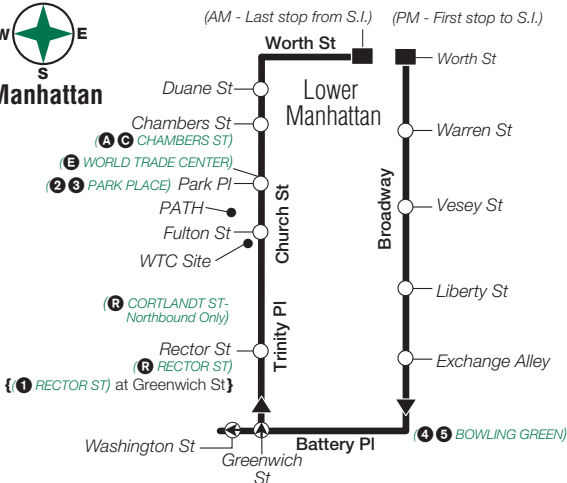

* Stops at Battery Pl/Greenwich St

A notation (B or C) next to each trip corresponds to the appropriate map for each X10 service pattern.

Bold times denote PM hours.

X10 Weekday Service

From Manhattan to Staten Island

18-10161

Manhattan

- (A C CHAMBERS ST)**
- (E WORLD TRADE CENTER)**
- (2 3 PARK PLACE)**
- (R CORTLANDT ST- Fulton St Northbound Only)**
- {(1 RECTOR ST) (R RECTOR ST) at Greenwich St}**

via SI Expressway, Verrazano-Narrows Bridge and Brooklyn-Battery Tunnel

Staten Island

X10 LEGEND

- Terminal
- Off-Peak Service
- (A STATION NAME)** Subway Connection

- S46** Bus Transfer Point
- Express Bus Stop
- ➔** Stops in direction indicated

For subway and rail station accessibility, please see The Map, subway timetables, or www.mta.info.

xp010b11075_cs

X11

Manhattan

Staten Island

Buses travel via SI Expwy Exclusive Bus Lane.

X11 LEGEND

Terminal	S54 Bus Transfer Point
Express Bus Stop	Stops in direction indicated
(A) STATION NAME Subway Connection	