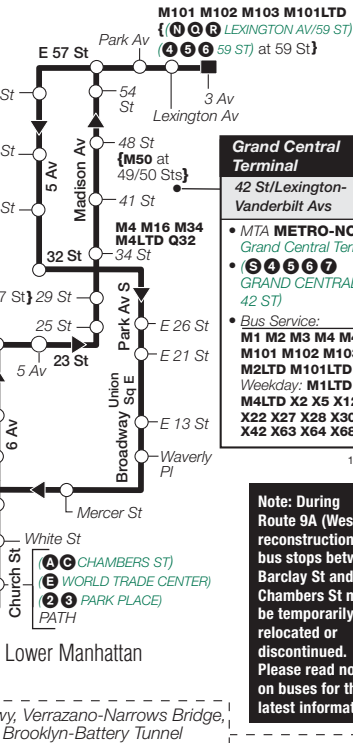

Map B

Manhattan

Midtown Manhattan

{M2 M3 M2LTD at 27 St}

(F M) W 14 St (14 ST) (L 6 AV)

W Houston St

Chambers St

Warren St

Vesey St

World Financial Center

S46 S53 S57 S66 S96LTD

S44 S48 S94LTD S98LTD

Monsey Pl Vedder Av Armond St Jules Dr

Lamberts La Christopher La Lander Av Yona Av Merrill St Morani St

S44 S59 S62 S89LTD S92LTD S94LTD

Bulls Head

Richmond Av

Victory Blvd

College of S.I.

Willowbrook

Willow Rd E Willow Rd W

Forest Av

Port Richmond

Grand Central Terminal
42 St/Lexington-Vanderbilt Avs

- MTA METRO-NORTH Grand Central Terminal
- (S 4 5 6 7) GRAND CENTRAL-42 ST)
- Bus Service:
  M1 M2 M3 M4 M42
  M101 M102 M103 Q32
  M2LTD M101LTD
  Weekday: M1LTD
  M4LTD X2 X5 X12 X14
  X22 X27 X28 X30 X31
  X42 X63 X64 X68

18-10161

Note: During Route 9A (West St) reconstruction, bus stops between Barclay St and Chambers St may be temporarily relocated or discontinued. Please read notices on buses for the latest information.

via SI Expwy, Verrazano-Narrows Bridge, and Brooklyn-Battery Tunnel