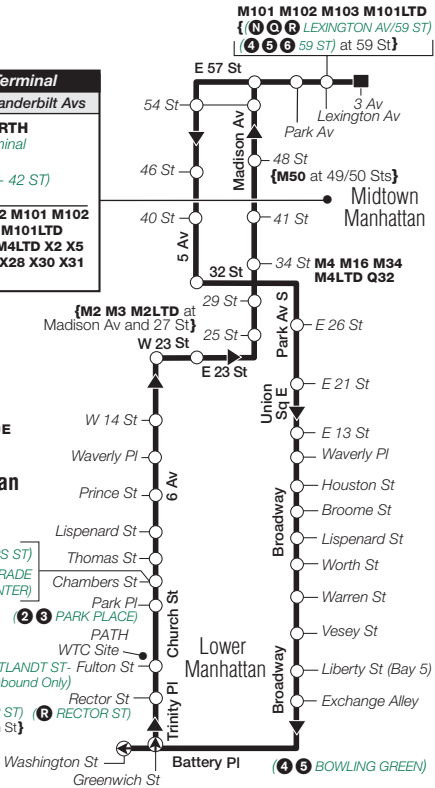

For subway and rail station accessibility, please see The Map, subway timetables, or www.mta.info.

xp010a11075_cs

Map C

Grand Central Terminal
42 St/Lexington-Vanderbilt Aves

- MTA **METRO-NORTH**
Grand Central Terminal
- (S 4 5 6 7)**
GRAND CENTRAL- 42 ST
- Bus Service:
M1 M2 M3 M4 M42 M101 M102
M103 Q32 M2LTD M101LTD
Weekday: **M1LTD M4LTD X2 X5**
X12 X14 X22 X27 X28 X30 X31
X42 X63 X64 X68

18-10161

Manhattan

- (A C CHAMBERS ST)**
- (E WORLD TRADE CENTER)**
- (2 3 PARK PLACE)**
- (R CORTLANDT ST- Fulton St Northbound Only)**
- {(1 RECTOR ST) (R RECTOR ST) at Greenwich St}**

via SI Expressway, Verrazano-Narrows Bridge and Brooklyn-Battery Tunnel