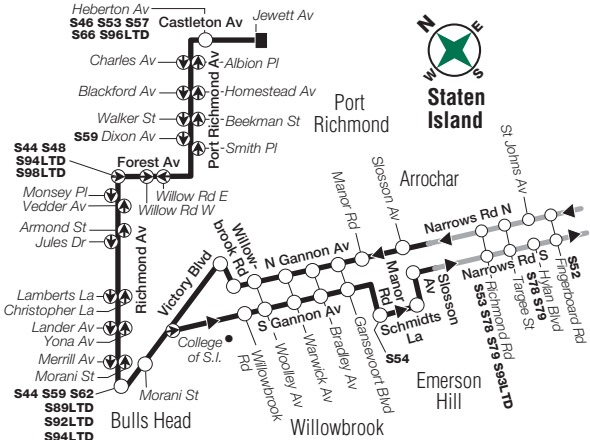

via SI Expwy, Verrazano-Narrows Bridge, and Brooklyn-Battery Tunnel

Staten Island

Buses travel via SI Expwy Exclusive Bus Lane.

X10 LEGEND

- Terminal
- (A STATION NAME) Subway Connection
- S44 Bus Transfer Point
- Stops in direction indicated
- Express Bus Stop

For subway and rail station accessibility, please see The Map, subway timetables, or www.mta.info.

xp010a11075_cs

Map C

Grand Central Terminal
42 St/Lexington-Vanderbilt Aves

- MTA **METRO-NORTH**
Grand Central Terminal
- (S 4 5 6 7)**
GRAND CENTRAL- 42 ST
- Bus Service:
M1 M2 M3 M4 M42 M101 M102
M103 Q32 M2LTD M101LTD
Weekday: **M1LTD M4LTD X2 X5**
X12 X14 X22 X27 X28 X30 X31
X42 X63 X64 X68

18-10161

Manhattan

- (A C CHAMBERS ST)**
- (E WORLD TRADE CENTER)**
- (2 3 PARK PLACE)**
- (R CORTLANDT ST- Fulton St Northbound Only)**
- {(1 RECTOR ST) (R RECTOR ST) at Greenwich St}**

via SI Expressway, Verrazano-Narrows Bridge and Brooklyn-Battery Tunnel

Staten Island

X10 LEGEND

- Terminal
- Off-Peak Service
- (A STATION NAME)** Subway Connection

- S46** Bus Transfer Point
- Express Bus Stop
- ➔** Stops in direction indicated

For subway and rail station accessibility, please see The Map, subway timetables, or www.mta.info.