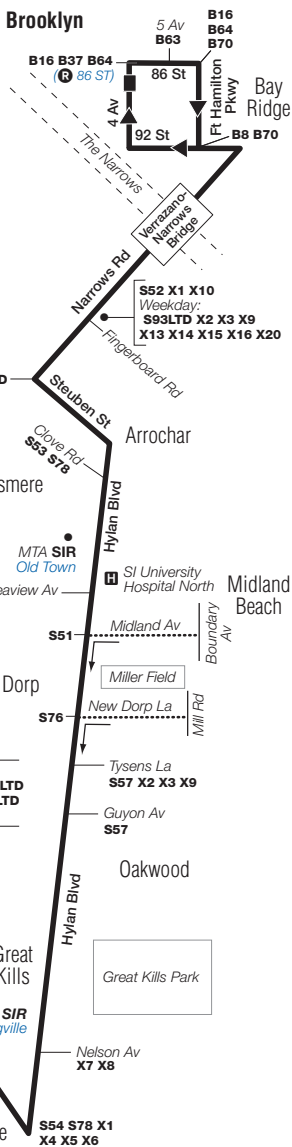

23-08297

Eltingville Transit Center
Arthur Kill Rd/ Richmond Av
• Park & Ride   • Bus Service:
S59 S74 X1
Weekday & Saturday: X17
Weekday: S55 S56
S84LTD S89LTD X4 X5
X6 X7 X8 X15 X31

si079a09243_cs

S79 LEGEND

- Terminal
- (R) *STATION NAME* Subway Connection
- MTA SIR Railway Station
- ..... Supplemental Service School Days (early PM)
- **S59** Bus Transfer Point

For subway and rail station accessibility, please see The Map, subway timetables, www.mta.info, or www.triplanner.mta.info.

**For travel information, call 718-330-1234
or visit www.mta.info**