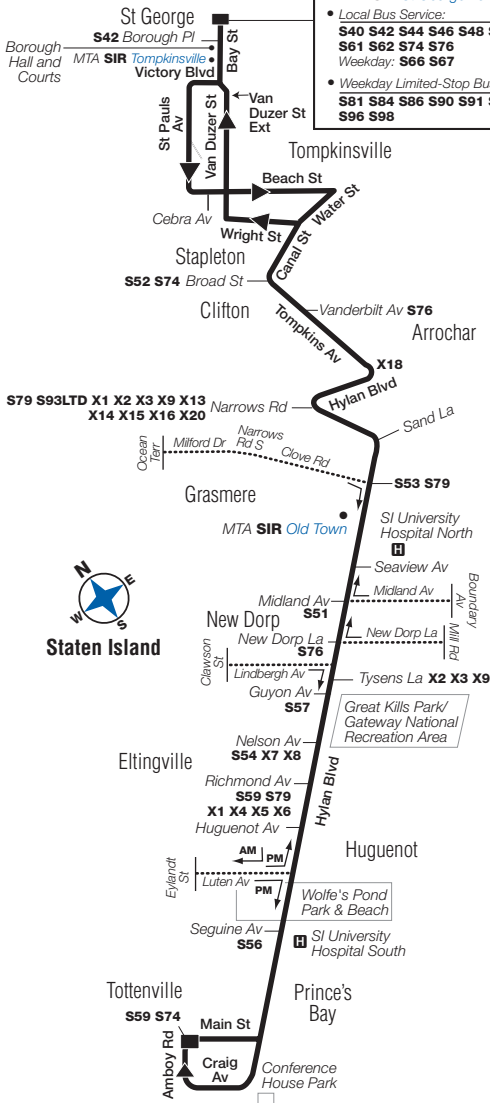

St George Ferry Terminal

- S I Ferry
- MTA **SIR** St George Ferry Terminal
- Local Bus Service:
  S40 S42 S44 S46 S48 S51 S52 S61 S62 S74 S76
  Weekday: **S66 S67**
- Weekday Limited-Stop Bus Service:
  S81 S84 S86 S90 S91 S92 S94 S96 S98

1-08284

si078a09133_cs

S78 LEGEND

- Terminal
- MTA **SIR** Railway Station
- S76 Bus Transfer Point
- ..... Supplemental Service School Days (early AM and early PM)

For subway and rail station accessibility, please see The Map, subway timetables, www.mta.info, or www.tripplanner.mta.info.

For travel information, call 718-330-1234
or visit www.mta.info