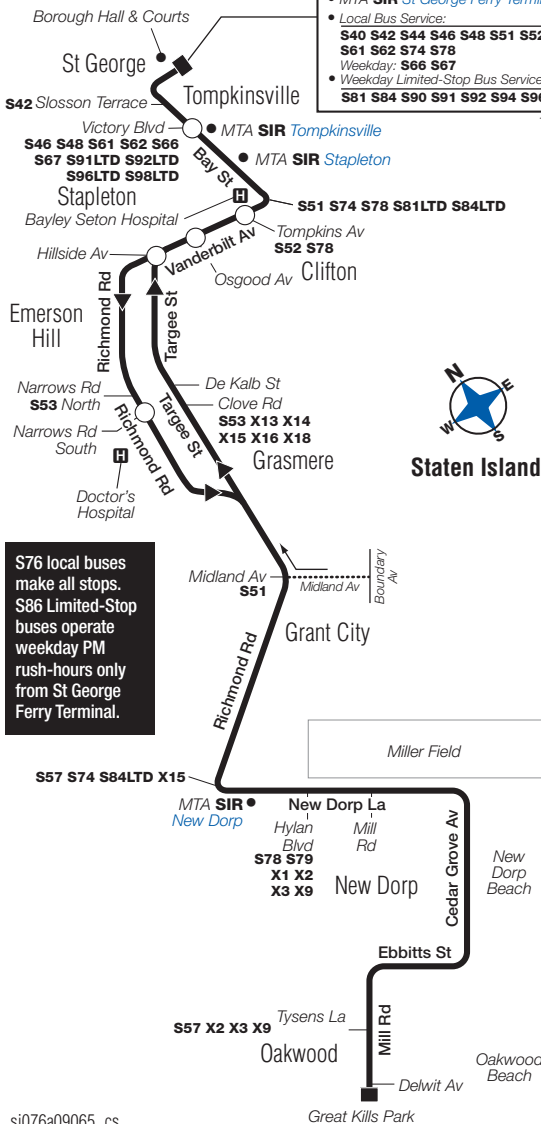

St George Ferry Terminal

- S I Ferry
- MTA **SIR** St George Ferry Terminal
- Local Bus Service:
  - **S40 S42 S44 S46 S48 S51 S52 S61 S62 S74 S78**
  - Weekday: **S66 S67**
- Weekday Limited-Stop Bus Service:
  - **S81 S84 S90 S91 S92 S94 S96 S98**

1-08284

S76 local buses make all stops. S86 Limited-Stop buses operate weekday PM rush-hours only from St George Ferry Terminal.

S76/S86 LEGEND

- Terminal
- MTA **SIR** Railway Station
- ..... Supplemental Service School Days (early PM)
- **S57** Bus Transfer Point
- Limited Stop

For subway and rail station accessibility, please see The Map, subway timetables, www.mta.info, or www.triplanner.mta.info.

For travel information, call 718-330-1234 or visit www.mta.info