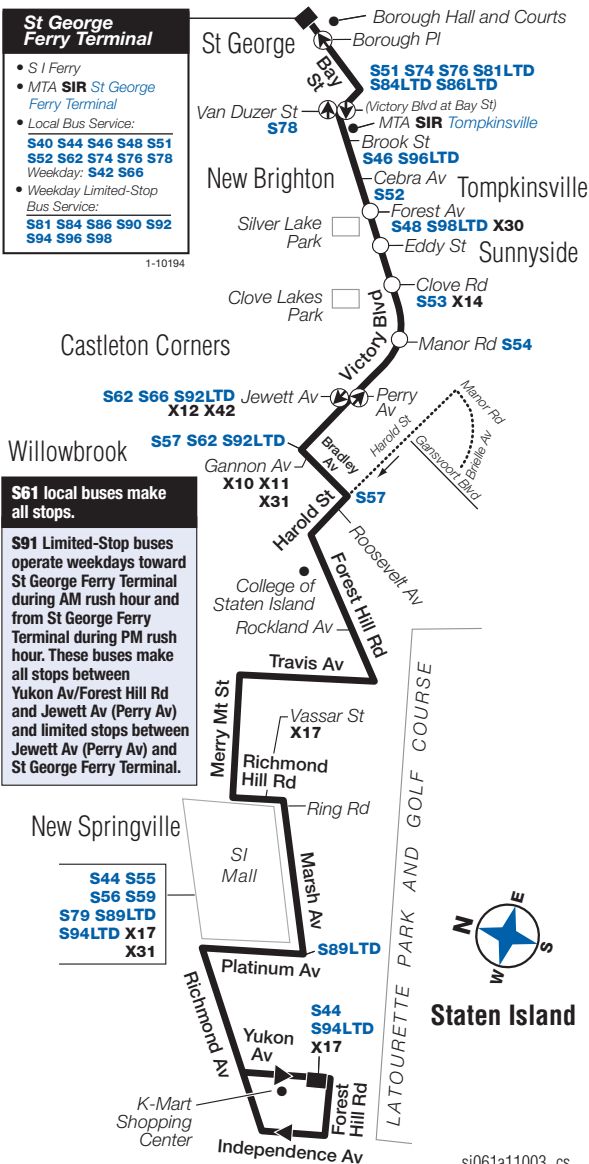

St George Ferry Terminal

- S I Ferry
- MTA **SIR** St George Ferry Terminal
- Local Bus Service:
  S40 S44 S46 S48 S51 S52 S62 S74 S76 S78
  Weekday: **S42 S66**
- Weekday Limited-Stop Bus Service:
  S81 S84 S86 S90 S92 S94 S96 S98

1-10194

Staten Island

si061a11003_cs

S61/S91 LEGEND

- Terminal
- Limited Stop
- ➔ Stops in direction indicated
- MTA **SIR** Railway Station
- **S57** Bus Transfer Point
- **X17** Express Bus
- ..... Supplemental Service School Days (early AM and early PM)

For subway and rail station accessibility, please see The Map, subway timetables, or www.mta.info.

For Accessible subway stations, travel directions and other information:

Call 511 or visit www.mta.info