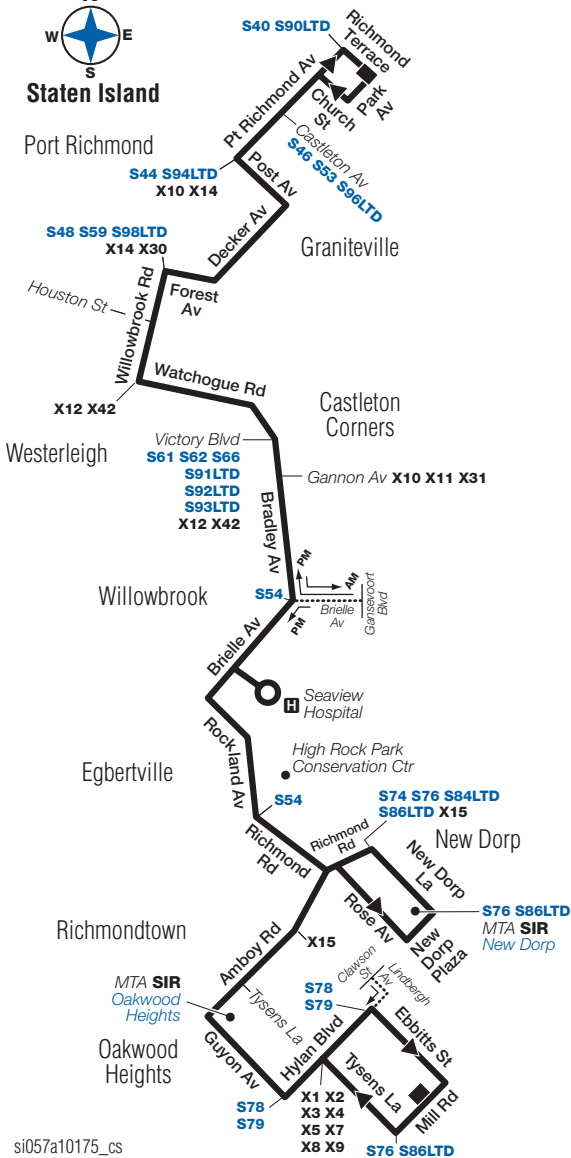

Staten Island

si057a10175_cs

S57 LEGEND

Terminal

MTA SIR
Railway Station

S78 Bus Transfer Point

X1 Express Bus

..... Supplemental Service
School Days
(early AM and early PM)

For subway and rail station accessibility, please see The Map, subway timetables, or www.mta.info.

For Accessible subway stations, travel directions and other information:

Call 511 or visit www.mta.info