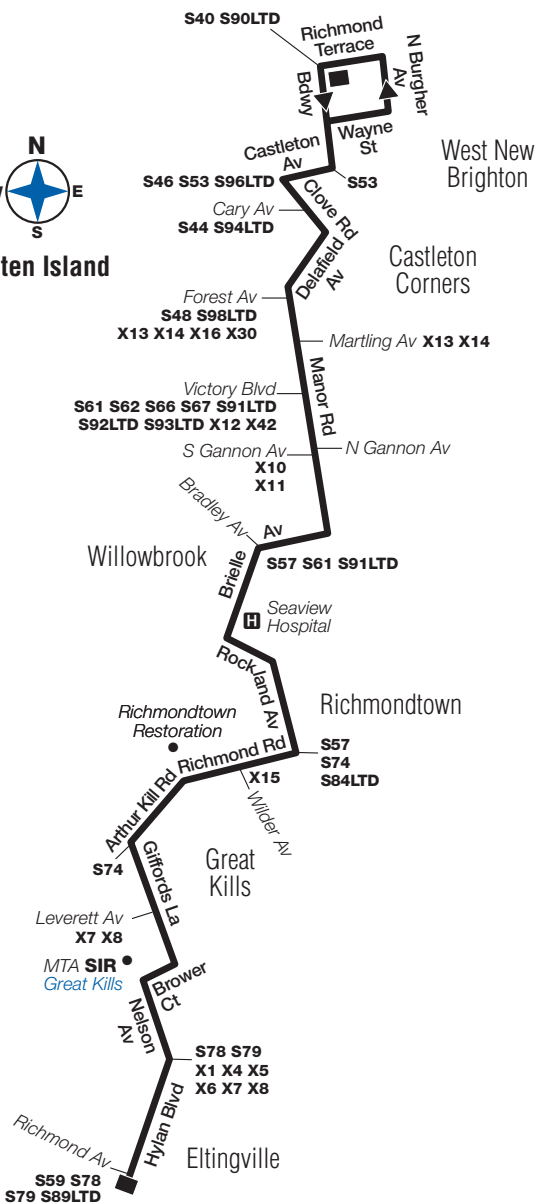

S54 Sunday Service

From Eltingville to West New Brighton

Eltingville Hylan Blvd/ Richmond Av	Great Kills Giffords La/ Arthur Kill Rd	Willowbrook Seaview Hospital	Castleton C Manor Rd/ Victory Blvd	W N Brighton Clove Rd/ Castleton Av	W N Brighton Richmond Terr/ Broadway
8:25	8:34	8:44	8:54	9:01	9:06
8:55	9:04	9:14	9:24	9:31	9:36
9:25	9:34	9:46	9:56	10:03	10:08
9:55	10:05	10:17	10:27	10:34	10:39
10:25	10:35	10:47	10:57	11:04	11:09
10:55	11:05	11:17	11:27	11:34	11:39
11:25	11:35	11:47	11:57	12:04	12:09
11:55	12:05	12:17	12:27	12:34	12:39
12:25	12:35	12:47	12:57	1:04	1:09
12:55	1:05	1:17	1:27	1:34	1:39
1:25	1:35	1:47	1:57	2:04	2:09
1:55	2:05	2:17	2:27	2:34	2:39
2:25	2:35	2:47	2:57	3:04	3:09
2:55	3:05	3:17	3:27	3:34	3:39
3:25	3:35	3:47	3:57	4:04	4:09
3:55	4:05	4:17	4:27	4:34	4:39
4:25	4:35	4:47	4:57	5:04	5:09
4:55	5:05	5:17	5:27	5:34	5:39
5:25	5:35	5:47	5:57	6:04	6:09
5:55	6:05	6:16	6:25	6:31	6:36
6:25	6:34	6:45	6:54	7:00	7:05
6:55	7:04	7:15	7:24	7:30	7:35
7:25	7:34	7:45	7:54	8:00	8:05
7:55	8:04	8:15	8:24	8:30	8:35
8:25	8:34	8:44	8:53	8:59	9:04
8:55	9:03	9:13	9:22	9:28	9:33

si054 /9/6/2009/D9-/609264/609297/609312/8/738-2009NW

Staten Island

S54 LEGEND

■ Terminal

S59 Bus Transfer Point

MTA **SIR** Railway Station

♿ For subway and rail station accessibility, please see The Map, subway timetables, www.mta.info, or www.tripplanner.mta.info.