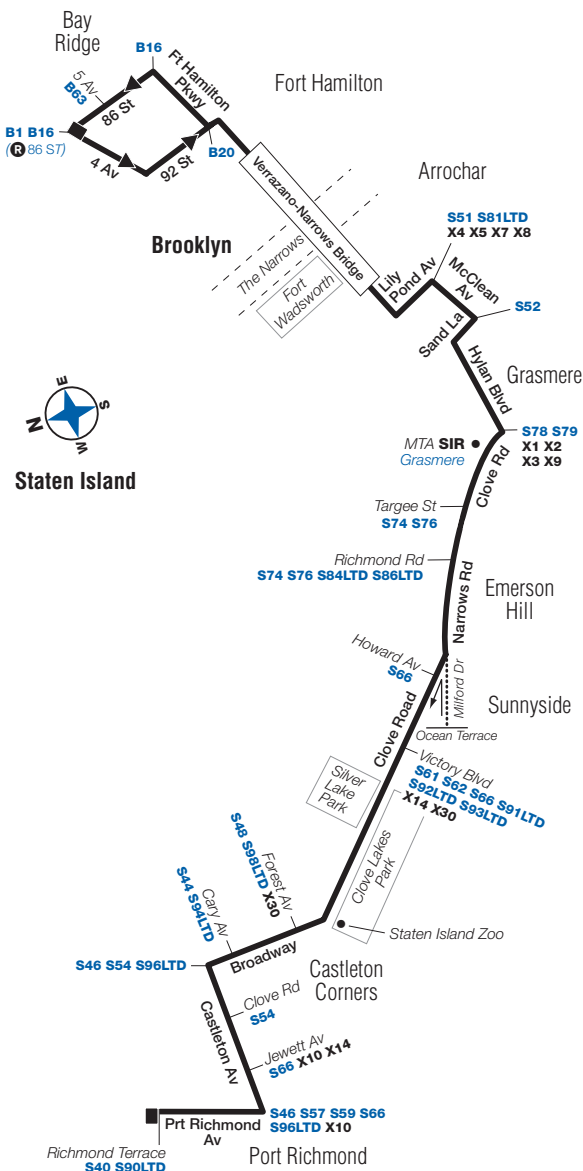

si053a10202_cs

S53 LEGEND

- Terminal
- (R) STATION NAME
  Subway Connection
- MTA **SIR** Railway Station
- S54 Bus Transfer Point
- **X10** Express Bus
- ..... Supplemental Service
  School Days (early PM)

For subway and rail station accessibility, please see The Map, subway timetables, or www.mta.info.

**For travel information, call 718-330-1234
or visit www.mta.info**