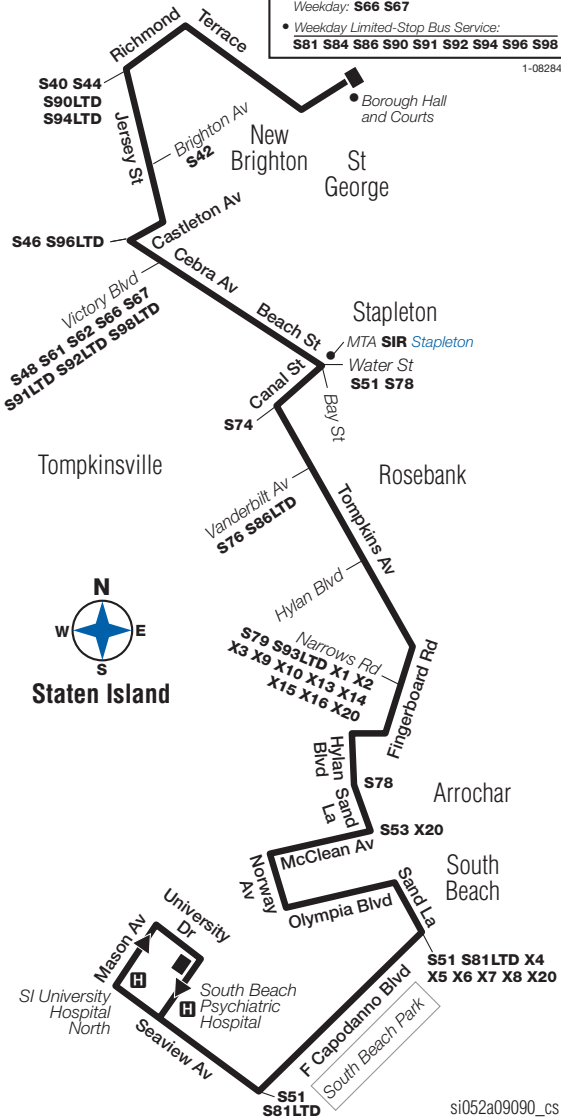

St George Ferry Terminal

- S I Ferry
- MTA **SIR** St George Ferry Terminal
- Local Bus Service:
  S40 S42 S44 S46 S48 S51 S61 S62 S74 S76 S78
  Weekday: **S66 S67**
- Weekday Limited-Stop Bus Service:
  S81 S84 S86 S90 S91 S92 S94 S96 S98

1-08284

si052a09090_cs

S52 LEGEND

Terminal

S76 Bus Transfer Point

MTA **SIR** Railway Station

For subway and rail station accessibility, please see The Map, subway timetables, www.mta.info, or www.tripplanner.mta.info.

**For travel information, call 718-330-1234
or visit www.mta.info**