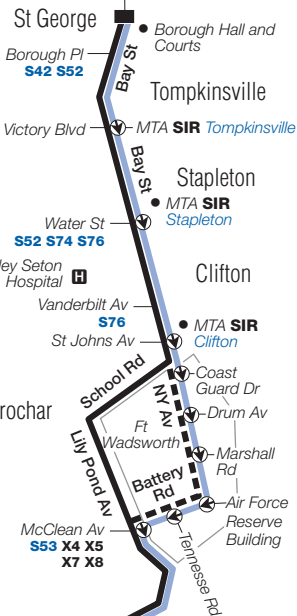

St George Ferry Terminal

- S I Ferry
- MTA **SIR** St George Ferry Terminal
- Local Bus Service:
  S40 S44 S46 S48 S52 S61 S62 S74 S76 S78 Weekday: **S42 S66**
- Weekday Limited-Stop Bus Service:
  S84 S86 S90 S91 S92 S94 S96 S98

1-10194

Staten Island

New Brighton