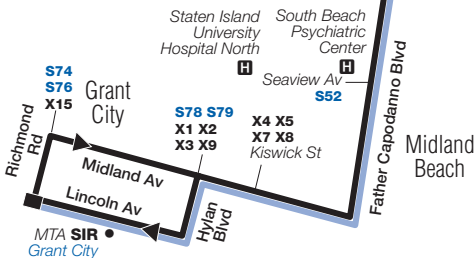

1-10194

Staten Island

New Brighton

S51 local buses make all stops.

S81 Limited-Stop buses operate weekdays toward Grant City during PM rush hour only. Limited stops are made from St George Ferry Terminal to Sand Lane/Father Capodanno Blvd. These buses make all stops from Sand Lane/Father Capodanno Blvd and Richmond Rd/Lincoln Av.

si051a10350_cs

S51/S81 LEGEND

- Terminal
- S52** Bus Transfer Point
- X15** Express Bus
- MTA **SIR** Railway Station
- S51 Route
- S81 Limited-Stop Route
- S51 Fort Wadsworth Service
- ⊙ Stops in direction indicated