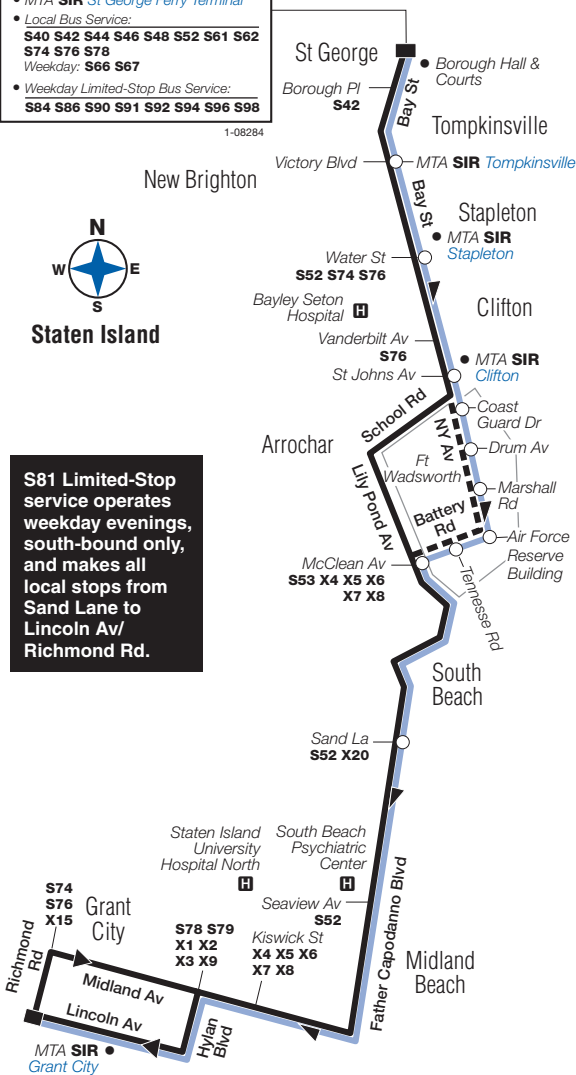

S81 Limited-Stop service operates weekday evenings, south-bound only, and makes all local stops from Sand Lane to Lincoln Av/ Richmond Rd.