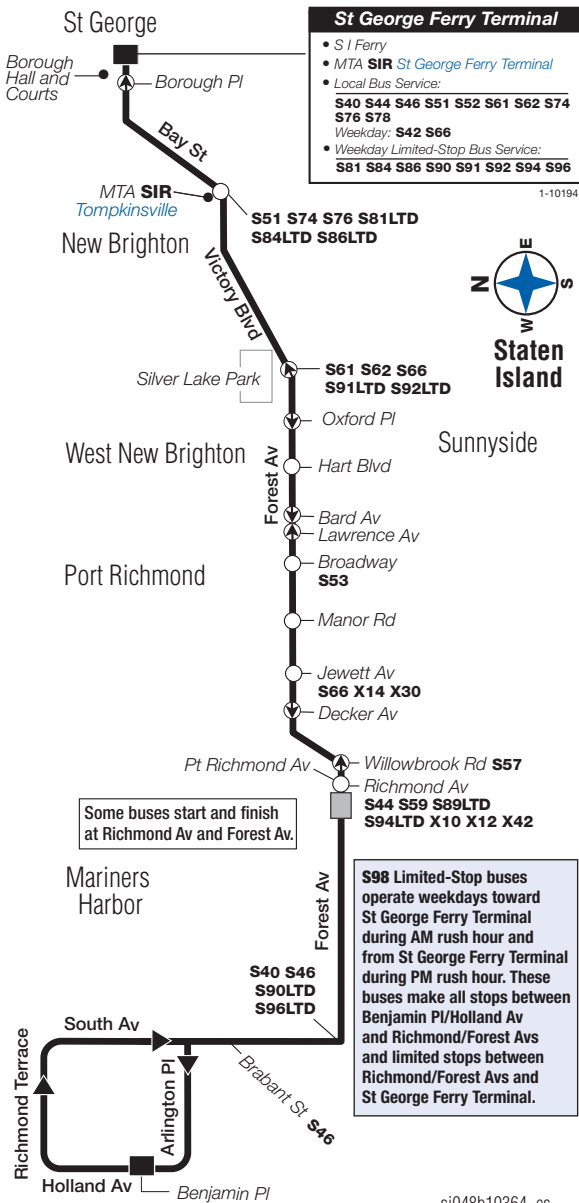

S98 LIMITED-STOP LEGEND

- Terminal
- Part-time terminal
- MTA **SIR** Railway Station
- **S46** Bus Transfer Point
- Limited-Stop
- ➔

   Stops in direction indicated

For subway and rail station accessibility, please see The Map, subway timetables, or www.mta.info.

For Accessible subway stations, travel directions and other information:

Call 511 or visit www.mta.info