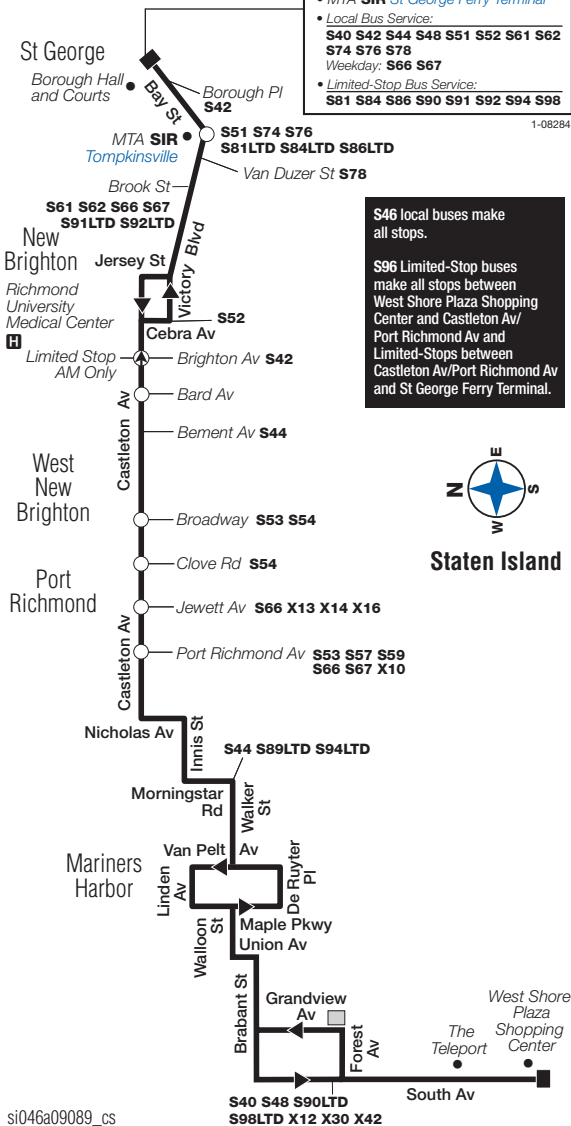

St George Ferry Terminal

- S I Ferry
- MTA **SIR** St George Ferry Terminal
- Local Bus Service:
  S40 S42 S44 S48 S51 S52 S61 S62 S74 S76 S78
  Weekday: **S66 S67**
- Limited-Stop Bus Service:
  S81 S84 S86 S90 S91 S92 S94 S98

1-08284

S46 local buses make all stops.

S96 Limited-Stop buses make all stops between West Shore Plaza Shopping Center and Castleton Av/Port Richmond Av and Limited-Stops between Castleton Av/Port Richmond Av and St George Ferry Terminal.

Staten Island

si046a09089_cs

S46/S96 LEGEND

- Terminal
- MTA **SIR** Railway Station
- **S42** Bus Transfer Point
- Part-time Terminal
- Limited Stop
- Stops in direction indicated

For subway and rail station accessibility, please see The Map, subway timetables, www.mta.info, or www.tripplanner.mta.info.

For travel information, call 718-330-1234
or visit www.mta.info