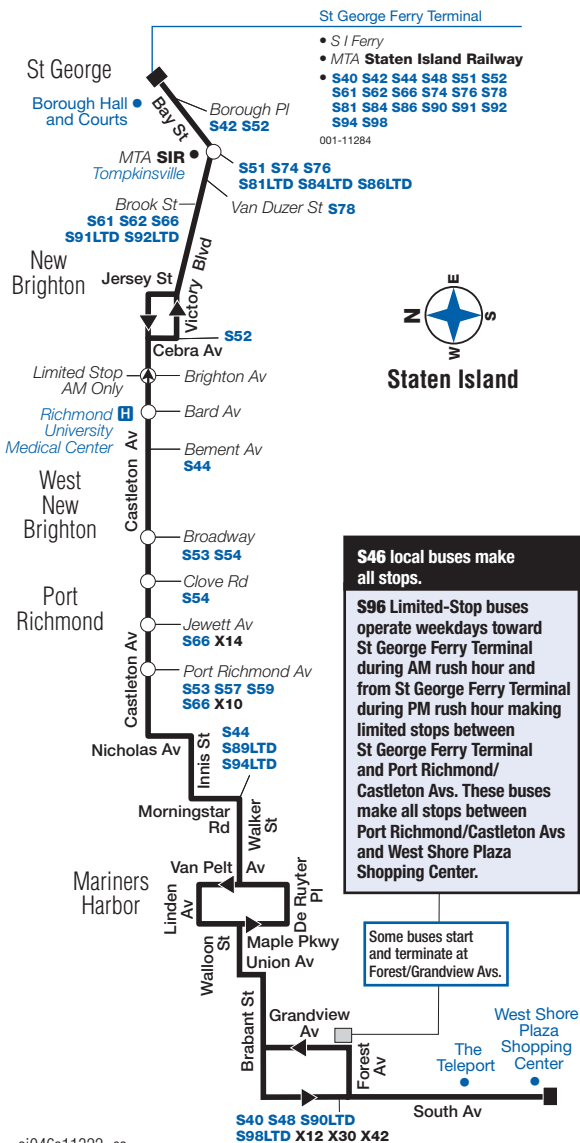

si046a11322_cs

S46/S96 MAP LEGEND

Local/Limited/SBS Bus Transfers: shown in bold blue type.

Express Bus Transfers: shown in bold black type.

■ Terminal

○ Limited-Stop

▣ Part-time Terminal

➔ Stops in direction indicated

MTA **SIR** Railway Station

● Point of Interest

For Accessible subway stations, travel directions and other information:

Call 511 or visit www.mta.info