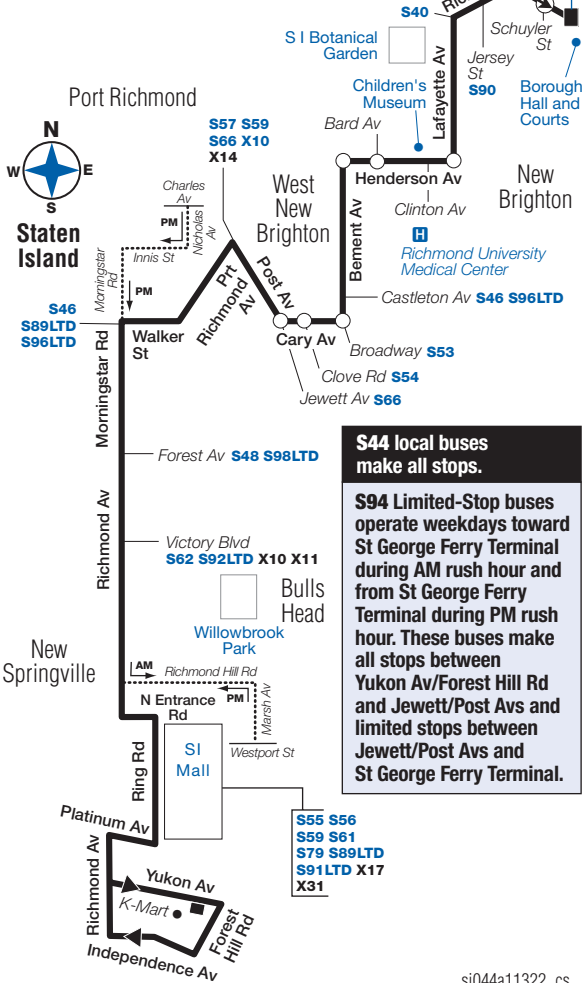

St George Ferry Terminal

- S I Ferry
- MTA **Staten Island Railway**
- **S40 S42 S46 S48 S51 S52 S61 S62 S66 S74 S76 S78 S81 S84 S86 S90 S91 S92 S96 S98**

001-11284

S44 local buses make all stops.

S94 Limited-Stop buses operate weekdays toward St George Ferry Terminal during AM rush hour and from St George Ferry Terminal during PM rush hour. These buses make all stops between Yukon Av/Forest Hill Rd and limited stops between Jewett/Post Aves and St George Ferry Terminal.

si044a11322_cs

S44/S94 MAP LEGEND

Local/Limited/SBS Bus Transfers: shown in bold blue type.
Express Bus Transfers: shown in bold black type.

- Terminal
- Limited-Stop
- ➔ Stops in direction indicated
- ..... Supplemental Service School Days (early AM and early PM)
- Point of Interest

MTA **SIR** *Railway Station*

**For Accessible subway stations, travel directions and other information:
Call 511 or visit www.mta.info**