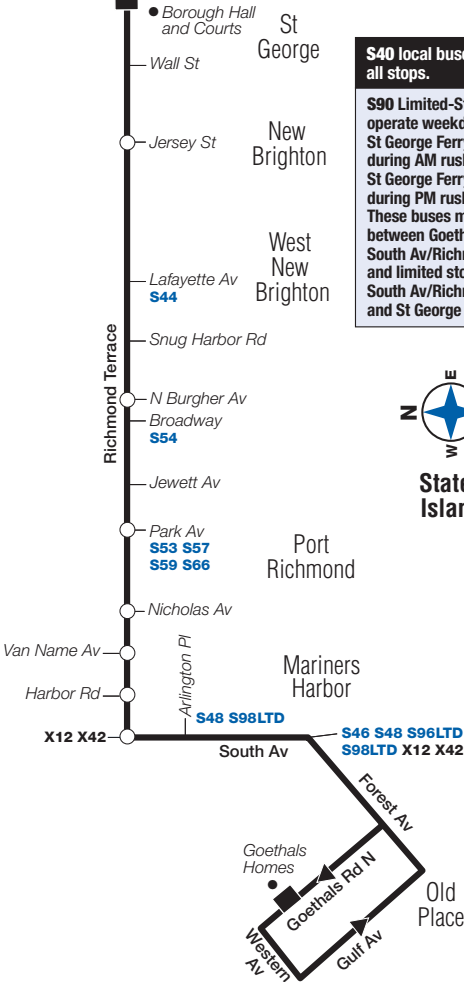

St George Ferry Terminal

- S I Ferry
- MTA **SIR** St George Ferry Terminal
- Local Bus Service:
  S44 S46 S48 S51 S52 S61 S62 S74 S76 S78 Weekday: **S42 S66**
- Weekday Limited-Stop Bus Service:
  S81 S84 S86 S92 S94 S96 S98

1-10194

S40 local buses make all stops.

S90 Limited-Stop buses operate weekdays toward St George Ferry Terminal during AM rush hour and from St George Ferry Terminal during PM rush hour. These buses make all stops between Goethals Homes and South Av/Richmond Terrace and limited stops between South Av/Richmond Terrace and St George Ferry Terminal.

si040a11003_cs

S40/S90 LEGEND

■ Terminal

S44 Bus Transfer Point

MTA **SIR**
Railway Station

X12 Express Bus

○ Limited Stop

♿ For subway and rail station accessibility, please see The Map, subway timetables, or www.mta.info.

For Accessible subway stations, travel directions and other information:

Call 511 or visit www.mta.info