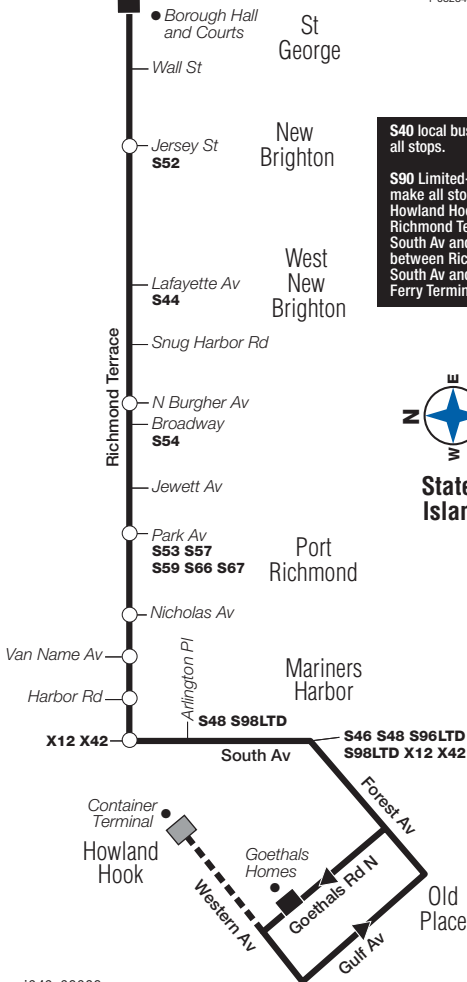

St George Ferry Terminal

- S I Ferry
- MTA **SIR** St George Ferry Terminal

Local Bus Service:

S42 S44 S46 S48 S51 S52 S61 S62
S74 S76 S78
Weekday: S66 S67

Weekday Limited-Stop Bus Service:

S81 S84 S86 S91 S92 S94 S96 S98

1-08284

S40 local buses make all stops.

S90 Limited-Stop buses make all stops between Howland Hook and Richmond Terrace/ South Av and Limited-Stops between Richmond Terrace/ South Av and St George Ferry Terminal.

Staten Island

si040a09089_cs

S40/S90 LEGEND

Terminal	S42 Bus Transfer Point
Weekday Terminal	Limited Stop
MTA SIR Railway Station	Weekday-only Service

For subway and rail station accessibility, please see The Map, subway timetables, www.mta.info, or www.tripplanner.mta.info.

**For travel information, call 718-330-1234
or visit www.mta.info**