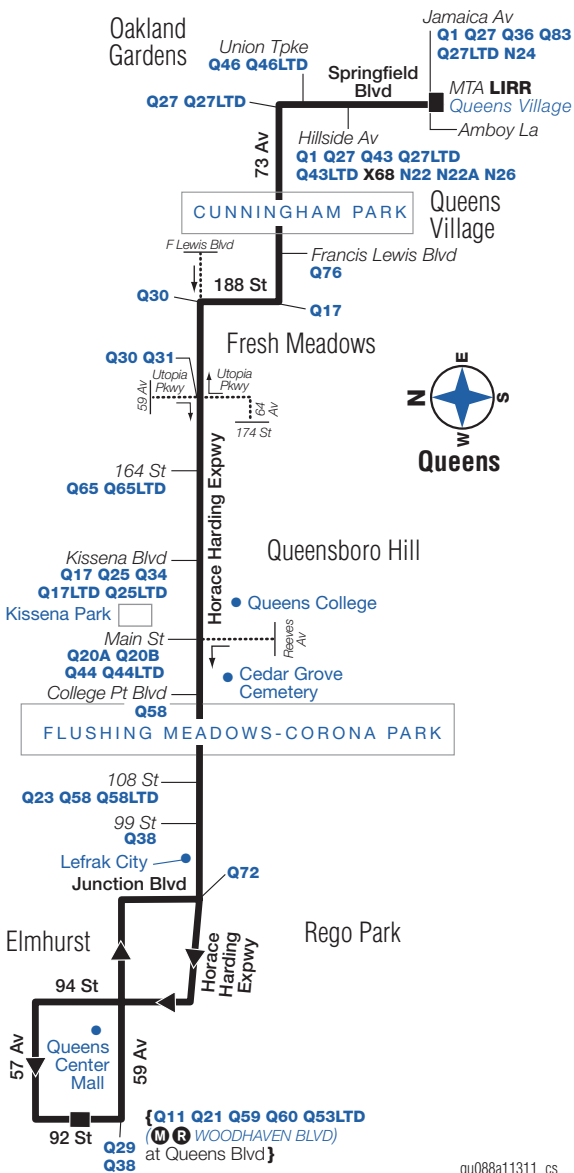

qu088a11311_cs

Q88 MAP LEGEND

Local/Limited/SBS Bus Transfers: shown in bold blue type.

Express Bus Transfers: shown in bold black type.

■ Terminal

..... Supplemental Service
School Days (early PM)

(M) STATION NAME

Connecting Subway Line

● Point of Interest

For Accessible subway stations, travel directions and other information:

Call 511 or visit www.mta.info