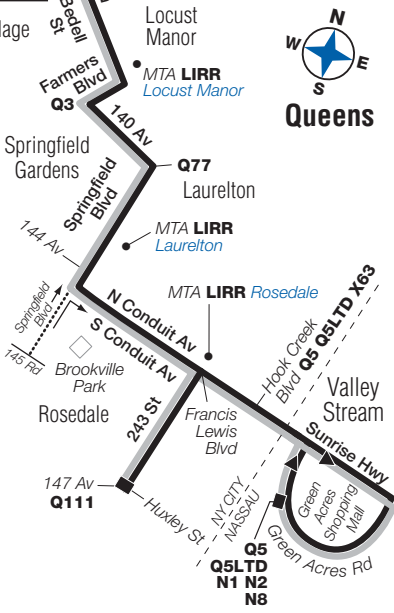

04-10154

Merrick Blvd/Archer Av
Q4 Q5 Q17 Q20A Q24 Q30
Q31 Q83 Q84 N4
 Day: **Q44LTD** Nite: **Q44**
 Weekday: **Q20B Q17LTD**

08-10162

Jamaica Center
Parsons Blvd/Archer Av
 • **(E J Z) JAMAICA CENTER-PARSONS/ARCHER**
 • **Bus Service:**
Q4 Q5 Q20A Q24 Q25 Q30 Q31
Q34 Q65 Q83 Q84 Q110 Q111
Q112 Q113 Q113LTD N4
 Day: **Q44LTD** Nite: **Q44**
 Weekday: **Q20B Q42 Q4LTD**
Q5LTD Q25LTD Q65LTD Q83LTD

03-09064

Rochdale Village

Q42 Q83 Q83LTD X64

Q4 Q5 Q4LTD
Q5LTD X63

Q5 Q84 Q5LTD N4

Queens

Limited-Stop buses operate as follows:

- To Jamaica (5:30 AM - 9:30 AM) making all stops between the terminal at 243 St/ 147 Av and Baisley Blvd/Bedell St where Limited-Stop service begins.
- To Rosedale (2:45 PM - 8:30 PM) making Limited-Stops between the terminal at Parsons Blvd/ Archer Av and Baisley Blvd/ Bedell St, then making all local stops.

qu085a10172_cs

Q85 LEGEND

■ Terminal

(E) STATION NAME
 Subway Connection

MTA **LIRR**
 Railroad Station

Q3 Bus Transfer Point

○ Limited Stop

— Limited-Stop Service