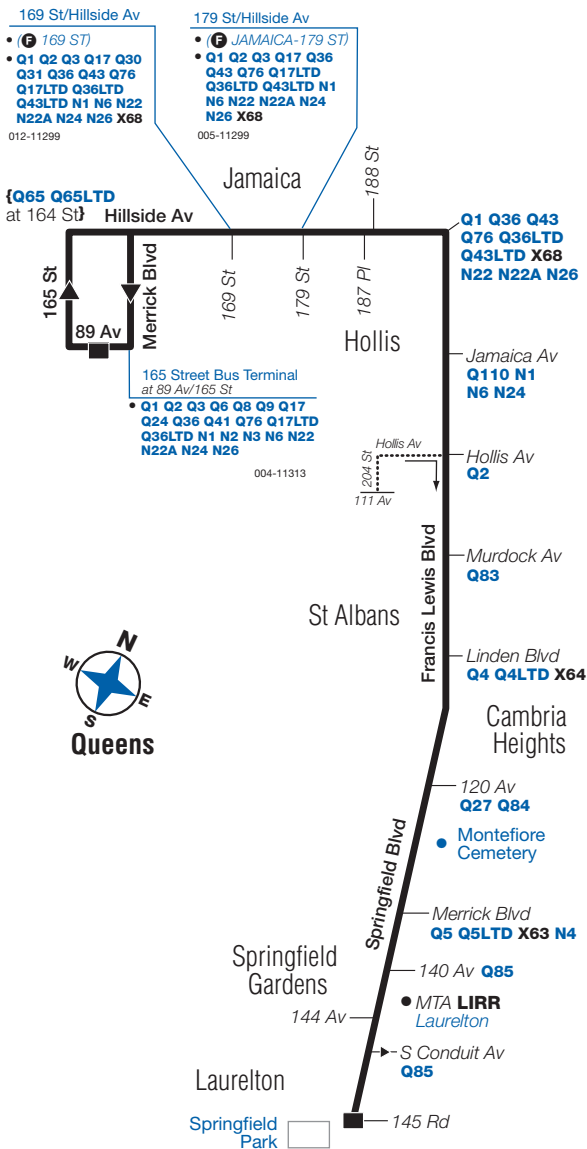

qu077a11314_cs

Q77 MAP LEGEND

Local/Limited/SBS Bus Transfers: shown in bold blue type.

Express Bus Transfers: shown in bold black type.

■ Terminal

MTA **LIRR** Railroad Station

(F) STATION NAME

..... Supplemental Service

Connecting Subway Line

School Days (early PM)

● Point of Interest

For Accessible subway stations, travel directions and other information:

Call 511 or visit www.mta.info