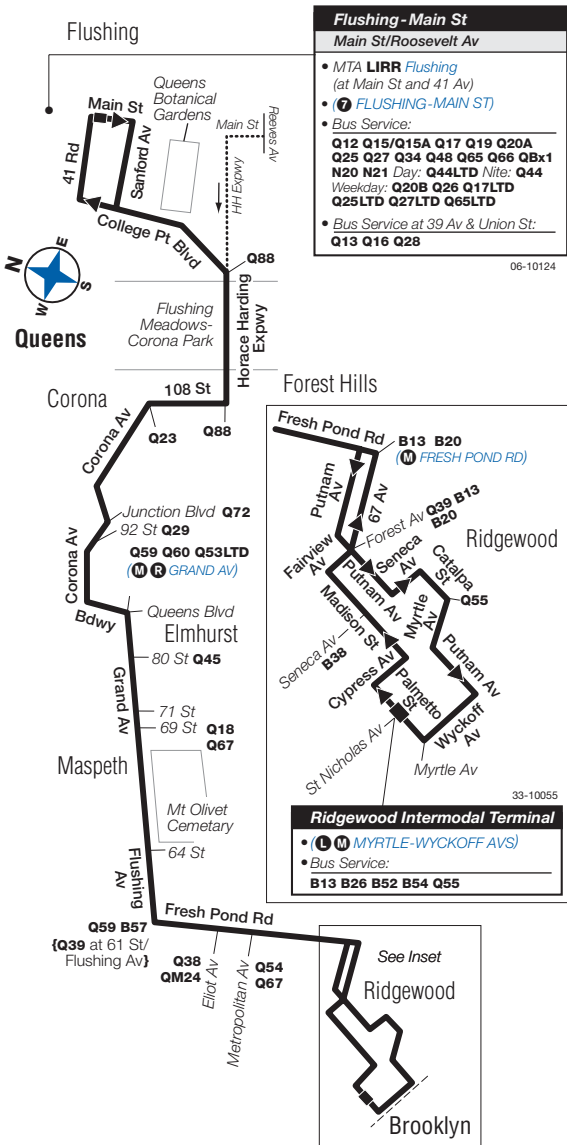

Q58 LEGEND

■ Terminal

(M) STATION NAME
Subway Connection

Q54 Bus Transfer Point

MTA **LIRR Railroad Station**

..... Supplemental Service
School Days (early PM)

♿ For subway and rail station accessibility, please see The Map, subway timetables, www.mta.info, or www.triplanner.mta.info.

**For travel information, call 718-330-1234
or visit www.mta.info**