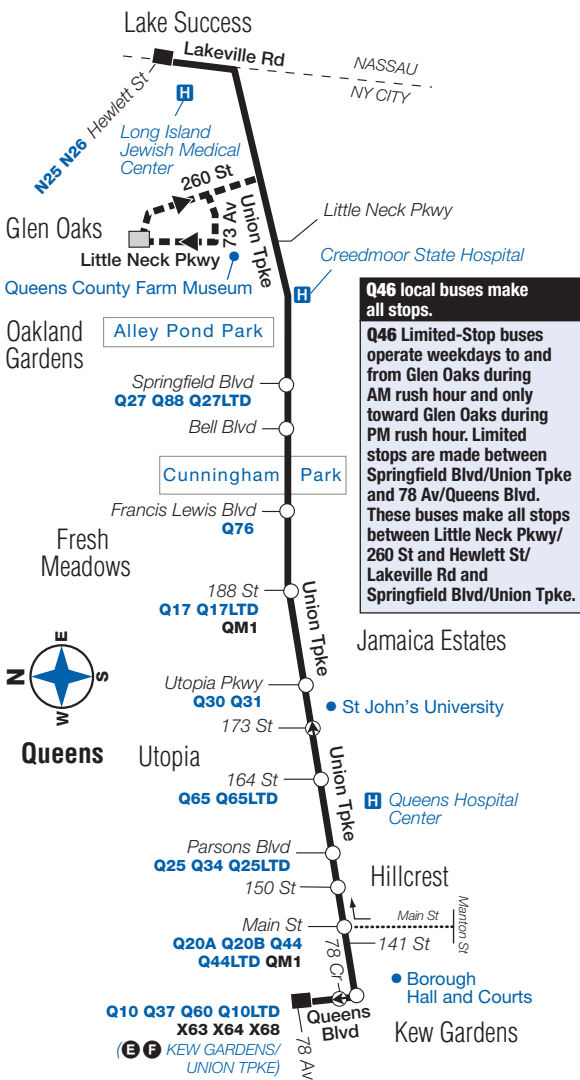

Q46 local buses make all stops.

Q46 Limited-Stop buses operate weekdays to and from Glen Oaks during AM rush hour and only toward Glen Oaks during PM rush hour. Limited stops are made between Springfield Blvd/Union Tpke and 78 Av/Queens Blvd. These buses make all stops between Little Neck Pkwy/260 St and Hewlett St/Lakeville Rd and Springfield Blvd/Union Tpke.

qu046a11257_cs

Q46 MAP LEGEND

- **Local/Limited/SBS Bus Transfers:** shown in bold blue type.
- **Express Bus Transfers:** shown in bold black type.
- Terminal
- ▣ Part-time Terminal
- (F) STATION NAME
- Point of Interest
- --- Part-time Service
- ..... Supplemental Service School Days (early PM)
- Limited Stop
- ➔ Stops in direction indicated
- Connecting Subway Line

For Accessible subway stations, travel directions and other information:
Call 511 or visit www.mta.info