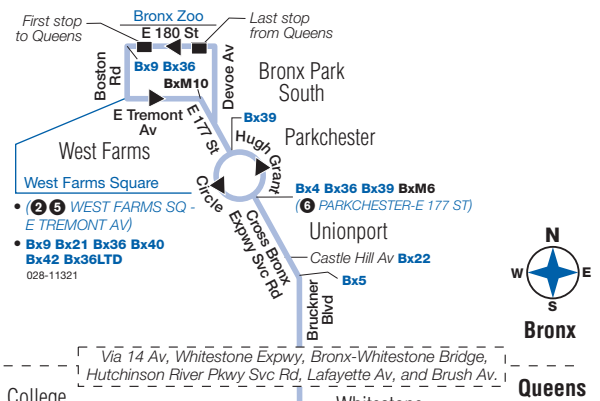

A – travel via 20 Av.

Q20 local buses make all stops.

Q44 Limited-Stop buses operate all hours but late night and early morning 7 days a week. They make all stops between 20 Av/Parsons Blvd, Queens and Bronx Park South, Bronx. Limited stops are made between 20 Av/Parsons Blvd and Merrick Blvd/Archer Av. Q44 local service makes all stops late night and early morning hours.