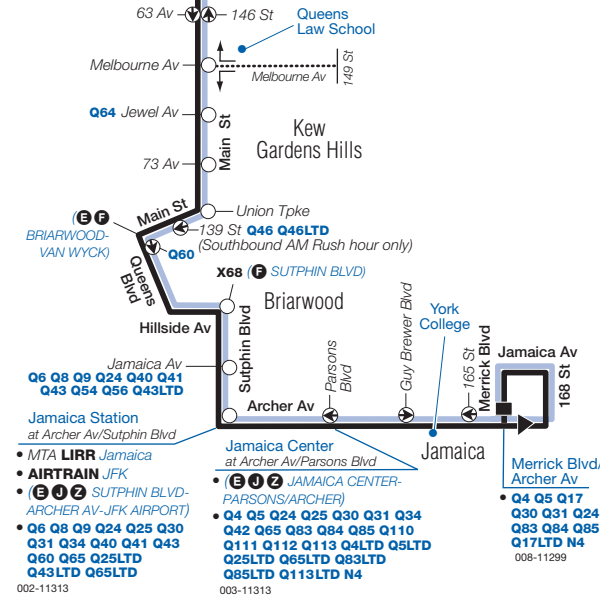

A – travel via 20 Av.

Q20 local buses make all stops.

Q44 Limited-Stop buses operate all hours but late night and early morning 7 days a week. They make all stops between 20 Av/Parsons Blvd, Queens and Bronx Park South, Bronx. Limited stops are made between 20 Av/Parsons Blvd and Merrick Blvd/Archer Av. Q44 local service makes all stops late night and early morning hours.