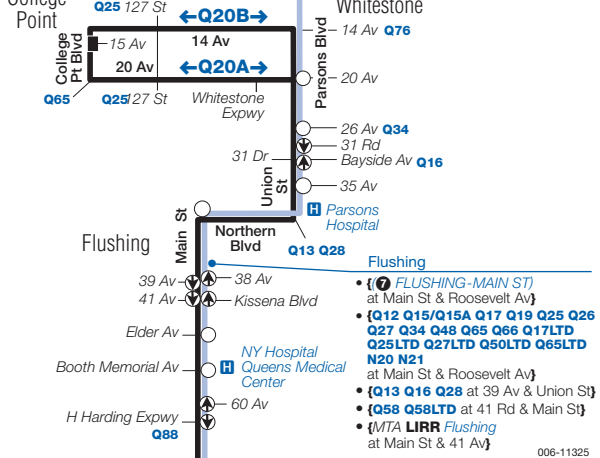

A – travel via 20 Av.

Q20 local buses make all stops.

Q44 Limited-Stop buses operate all hours but late night and early morning 7 days a week. They make all stops between 20 Av/Parsons Blvd, Queens and Bronx Park South, Bronx. Limited stops are made between 20 Av/Parsons Blvd and Merrick Blvd/Archer Av. Q44 local service makes all stops late night and early morning hours.