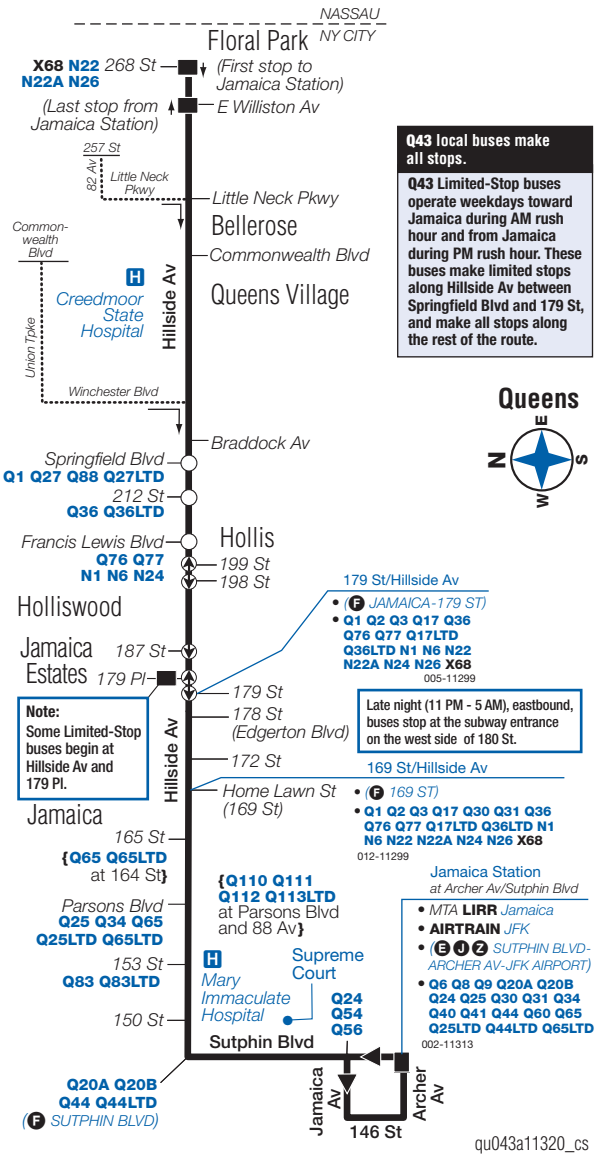

Q43 local buses make all stops.

Q43 Limited-Stop buses operate weekdays toward Jamaica during AM rush hour and from Jamaica during PM rush hour. These buses make limited stops along Hillside Av between Springfield Blvd and 179 St, and make all stops along the rest of the route.

Note:
Some Limited-Stop buses begin at Hillside Av and 179 Pl.

Late night (11 PM - 5 AM), eastbound, buses stop at the subway entrance on the west side of 180 St.

Q43 MAP LEGEND

- **Local/Limited/SBS Bus Transfers:** shown in bold blue type.
- **Express Bus Transfers:** shown in bold black type.
- Terminal
- ..... Supplemental Service School Days (early PM)
- (F) STATION NAME
- Limited Stop
- Connecting Subway Line
- MTA LIRR Railroad Station
- Point of Interest
- ➔ Stops in direction indicated

For Accessible subway stations, travel directions and other information:
Call 511 or visit www.mta.info