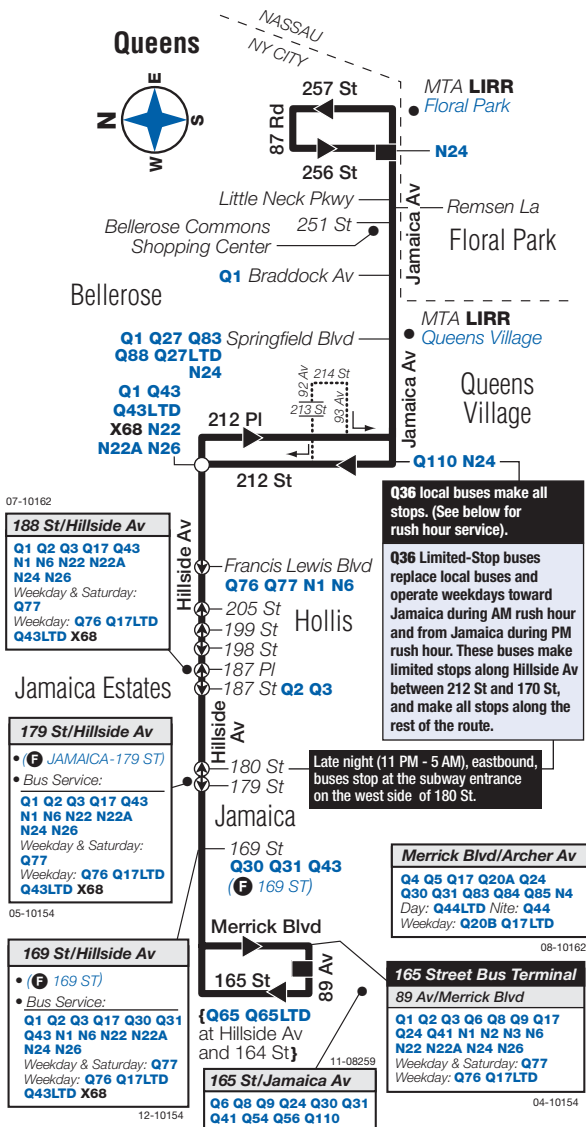

07-10162

188 St/Hillside Av

Q1 Q2 Q3 Q17 Q43
N1 N6 N22 N22A
N24 N26

Weekday & Saturday:
Q77

Weekday: **Q76 Q17LTD**
Q43LTD X68

179 St/Hillside Av

• (F) **JAMAICA-179 ST**

• Bus Service:

Q1 Q2 Q3 Q17 Q43
N1 N6 N22 N22A
N24 N26

Weekday & Saturday:
Q77

Weekday: **Q76 Q17LTD**
Q43LTD X68

05-10154

169 St/Hillside Av

• (F) **169 ST**

• Bus Service:

Q1 Q2 Q3 Q17 Q30 Q31
Q43 N1 N6 N22 N22A
N24 N26

Weekday & Saturday: **Q77**

Weekday: **Q76 Q17LTD**
Q43LTD X68

12-10154

165 St/Jamaica Av

Q6 Q8 Q9 Q24 Q30 Q31
Q41 Q54 Q56 Q110

Late night (11 PM - 5 AM), eastbound, buses stop at the subway entrance on the west side of 180 St.

Merrick Blvd/Archer Av

Q4 Q5 Q17 Q20A Q24
Q30 Q31 Q83 Q84 Q85 N4

Day: **Q44LTD** Nite: **Q44**

Weekday: **Q20B Q17LTD**

08-10162

165 Street Bus Terminal

89 Av/Merrick Blvd

Q1 Q2 Q3 Q6 Q8 Q9 Q17
Q24 Q41 N1 N2 N3 N6
N22 N22A N24 N26

Weekday & Saturday: **Q77**

Weekday: **Q76 Q17LTD**

04-10154

qu036a10364_cs

Q36 LEGEND

■ Terminal MTA LIRR <i>Railroad Station</i> (F) STATION NAME Subway Connection	Q76 Bus Transfer Point X68 Express Bus ○ Limited Stop ➤ Stops in direction indicated ..... Supplemental Service School Days (early PM)

♿ For subway and rail station accessibility, please see The Map, subway timetables, or www.mta.info.

For Accessible subway stations, travel directions and other information:

Call 511 or visit www.mta.info