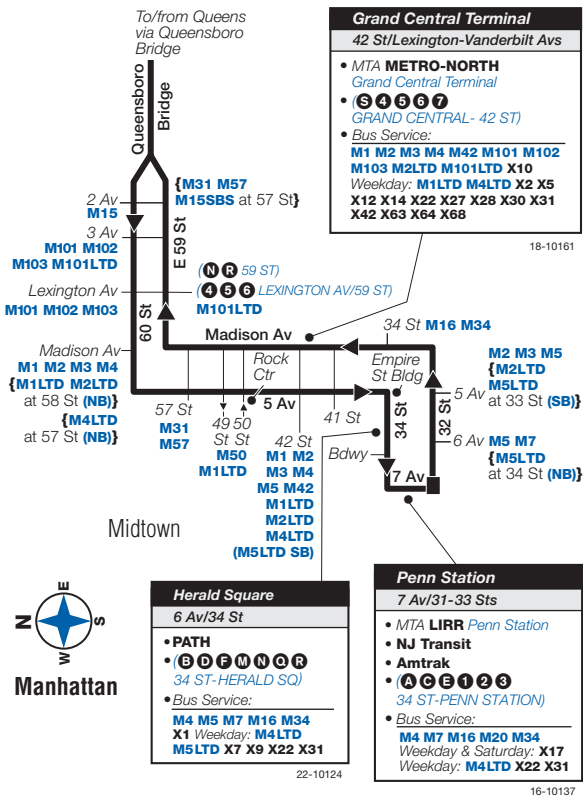

15-10131

To Manhattan via Queensboro Bridge

qu032a10161_cs

Q32 LEGEND

Terminal

Bus Transfer Point

(7 STATION NAME)
Subway Connection

MTA LIRR Railroad Station

For subway and rail station accessibility, please see The Map, subway timetables, or www.mta.info.

Q32 LEGEND

- Terminal
- (4) STATION NAME) Subway Connection
- (NB) North-bound
- (SB) South-bound
- M15 Bus Transfer Point
- X1 Express Bus
- MTA **LIRR** Railroad Station
- MTA **Metro-North** Railroad Station