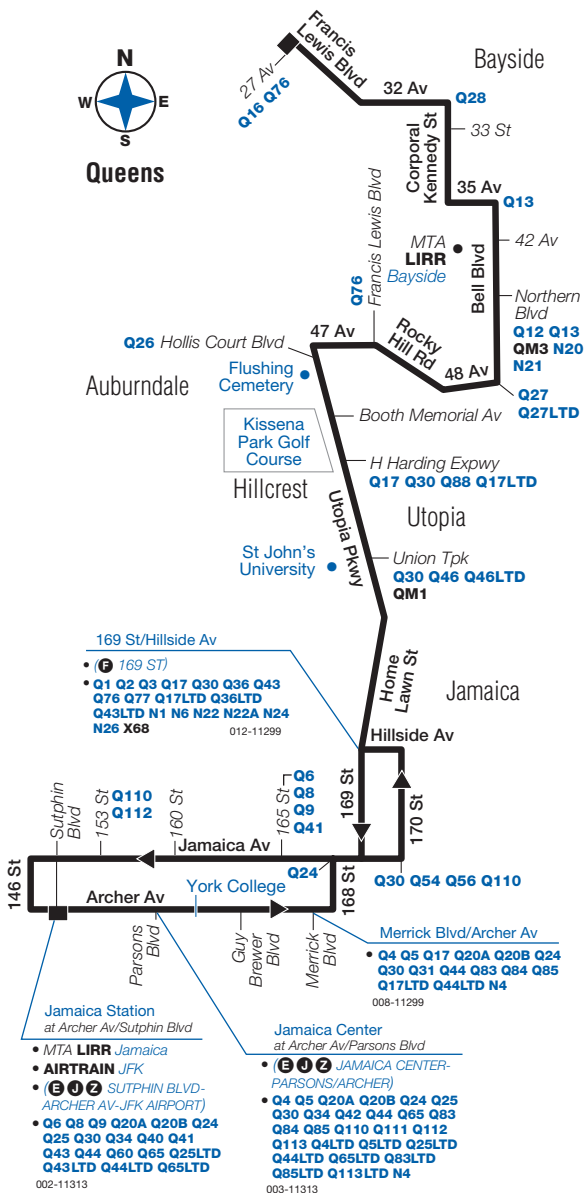

Queens

Q31 MAP LEGEND

Local/Limited/SBS Bus Transfers: shown in bold blue type.
Express Bus Transfers: shown in bold black type.

Terminal

MTA **LIRR** Railroad Station

(F) STATION NAME

• Point of Interest

Subway Connection

For Accessible subway stations, travel directions and other information:

Call 511 or visit www.mta.info