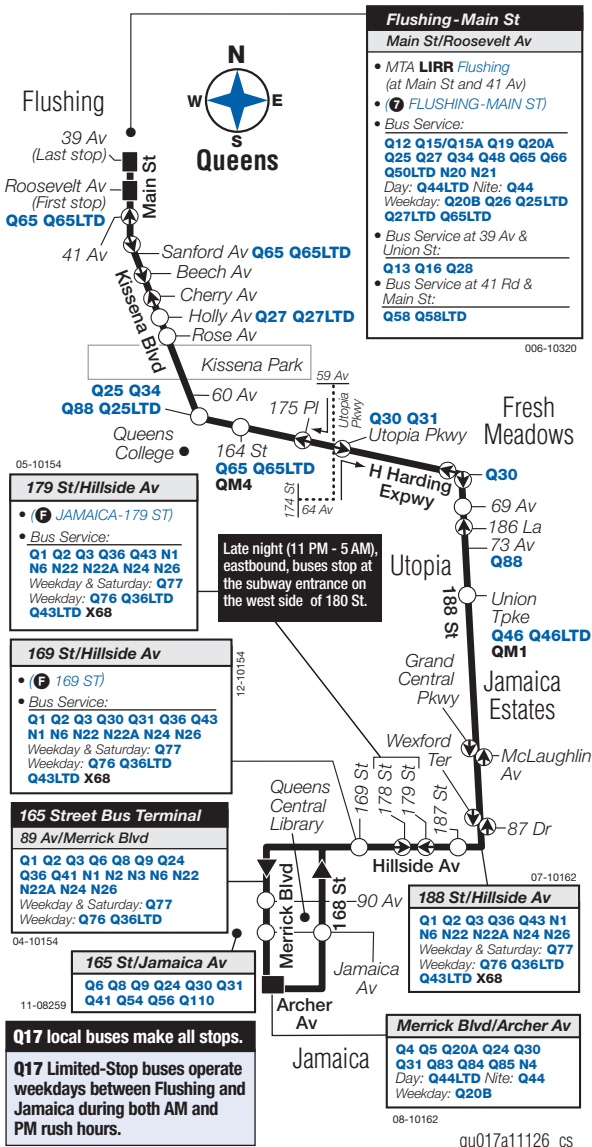

Q17 LEGEND

■ Terminal

(7) STATION NAME
Subway Connection

MTA LIRR
Railroad Station

Q30 Bus Transfer Point

QM1 Express Bus

○ Limited Stop

➔ Stops in direction indicated

..... Supplemental Service School Days (early PM)

♿ For subway and rail station accessibility, please see The Map, subway timetables, or www.mta.info.

For Accessible subway stations, travel directions and other information:

Call 511 or visit www.mta.info