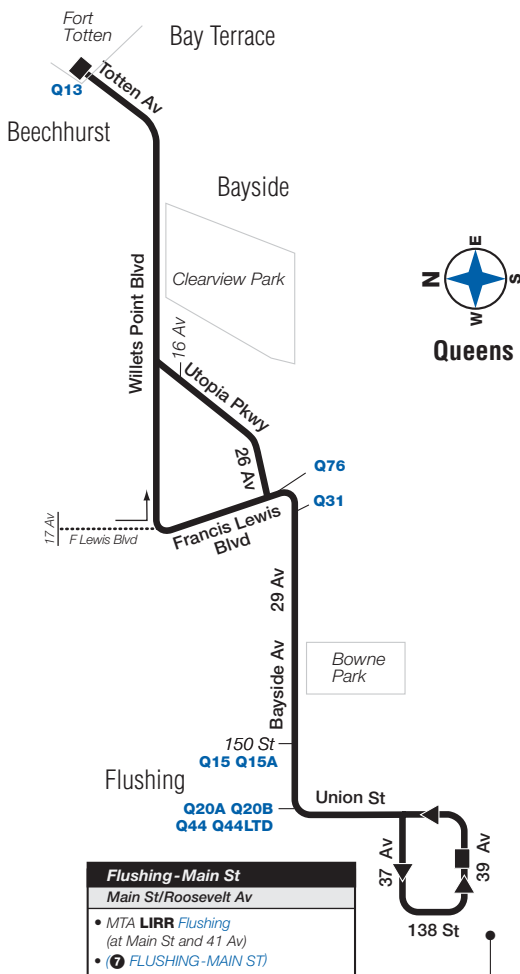

Flushing - Main St	
Main St/Roosevelt Av	
•	MTA LIRR <i>Flushing</i> (at Main St and 41 Av)
•	(7) FLUSHING-MAIN ST
•	<i>Bus Service:</i> Q12 Q15/Q15A Q17 Q19 Q20A Q25 Q27 Q34 Q48 Q65 Q66 Q50LTD N20 N21 Day: Q44LTD Nite: Q44 Weekday: Q20B Q26 Q17LTD Q25LTD Q27LTD Q65LTD
•	<i>Bus Service at 39 Av & Union St:</i> Q13 Q28
•	<i>Bus Service at 41 Rd & Main St:</i> Q58 Q58LTD

006-10320

qu016a10320_cs

Q16 LEGEND

- Terminal
- 7 *STATION NAME* Subway Connection
- **Q15** Bus Transfer Point
- MTA **LIRR** *Railroad Station*
- ..... Supplemental Service School Days (early PM)

For subway and rail station accessibility, please see The Map, subway timetables, or www.mta.info.

For Accessible subway stations, travel directions and other information:

Call 511 or visit www.mta.info