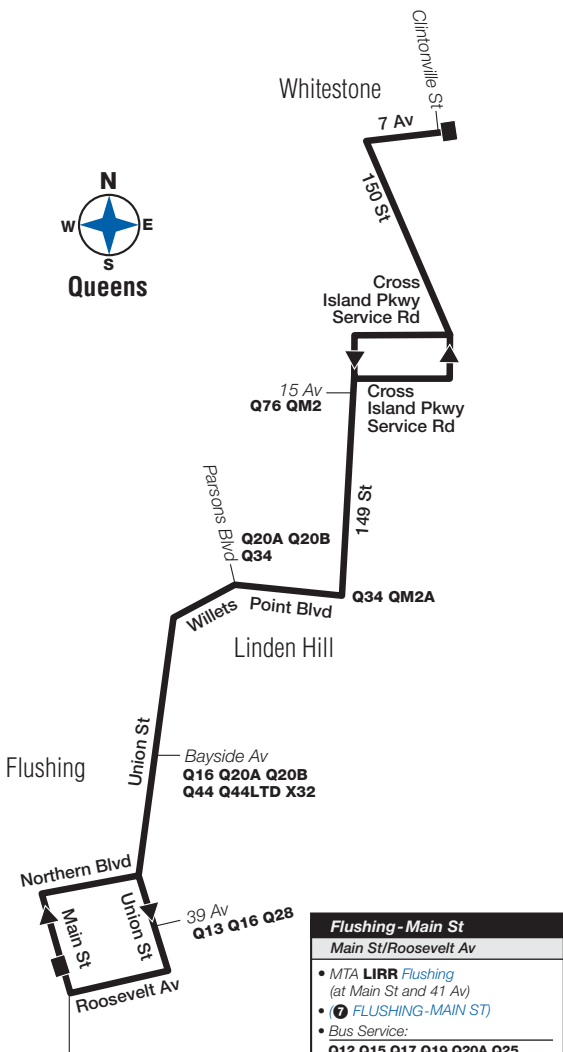

Flushing - Main St	
Main St/Roosevelt Av	
•	MTA LIRR Flushing (at Main St and 41 Av)
•	(7) FLUSHING-MAIN ST
•	Bus Service:
	Q12 Q15 Q17 Q19 Q20A Q25 Q27 Q34 Q48 Q65 Q66 QBx1 N20 N21 Day: Q44LTD Nite: Q44
	Weekday: Q20B Q26 Q17LTD Q25LTD Q27LTD Q65LTD X32
•	Bus Service at 39 Av & Union St: Q13 Q16 Q28
•	Bus Service at 41 Rd & Main St: Q58

06-09069

Q14 LEGEND

Terminal

(7) *STATION NAME*

Subway Connection

Q13 Bus Transfer Point

MTA **LIRR** Railroad Station

For subway and rail station accessibility, please see The Map, subway timetables, www.mta.info, or www.triplanner.mta.info.

**For travel information, call 718-330-1234
or visit www.mta.info**

qu014a09084_cs