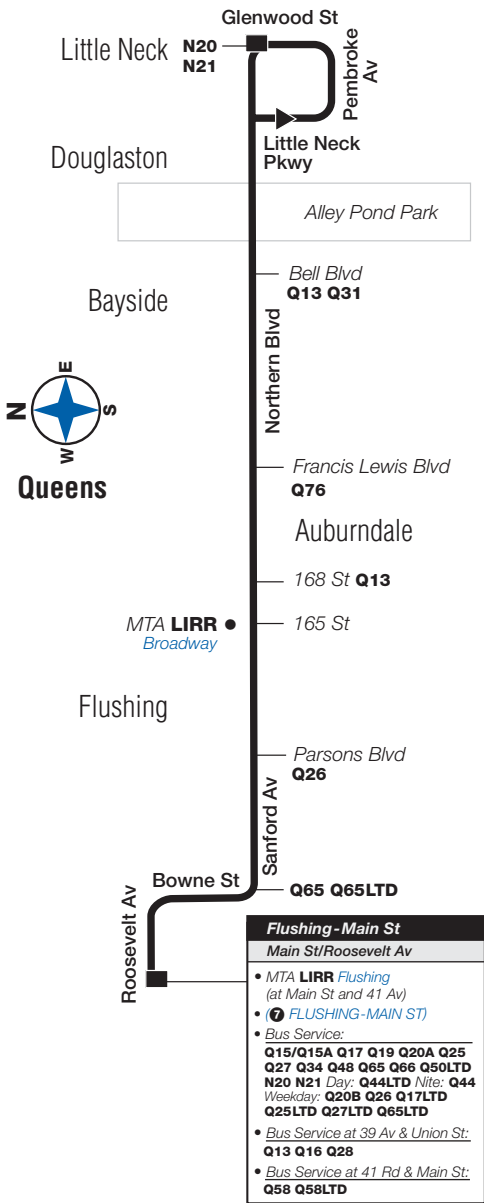

qu012a10320_cs

006-10320

Q12 LEGEND

Terminal

Q76 Bus Transfer Point

(7) **STATION NAME**
Subway Connection

MTA **LIRR** Railroad Station

For subway and rail station accessibility, please see The Map, subway timetables, or www.mta.info.

For Accessible subway stations, travel directions and other information:

Call 511 or visit www.mta.info