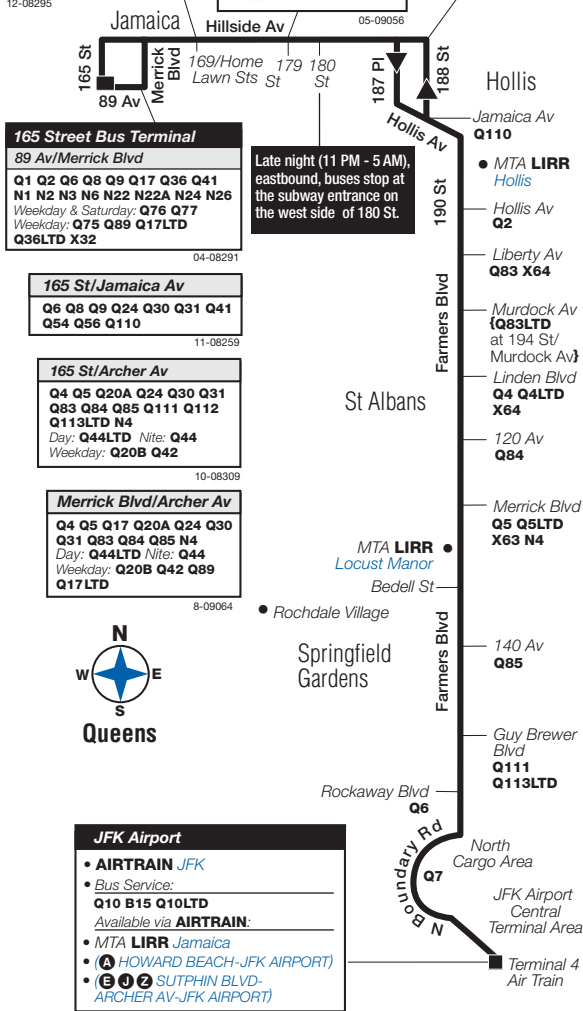

169 St/Hillside Av

- (F) 169 ST
- Bus Service:

Q1 Q2 Q17 Q30 Q31 Q36 Q43 N1 N2 N3 N6 N22 N22A N24 N26
Weekday & Saturday: **Q76 Q77**
Weekday: **Q75 Q17LTD Q36LTD Q43LTD X32 X68**

12-08295

179 St/Hillside Av

- (F) JAMAICA-179 ST
- Bus Service:

Q1 Q2 Q17 Q36 Q43 N1 N2 N3 N6 N22 N22A N24 N26
Weekday & Saturday: **Q76 Q77**
Weekday: **Q75 Q17LTD Q36LTD Q43LTD X32 X68**

05-09056

188 St/Hillside Av

Q1 Q2 Q17 Q36 Q43 X32 X68 N1 N2 N3 N6 N22 N22A N24 N26
Weekday & Saturday: **Q76 Q77**
Weekday: **Q75 Q17LTD Q36LTD Q43LTD X32 X68**

07-09056

Q3 LEGEND

- Terminal
- Q2 Bus Transfer Point
- (F) STATION NAME Subway Connection
- MTA LIRR Railroad Station

qu003a09243_cs

For subway and rail station accessibility, please see The Map, subway timetables, www.mta.info, or www.tripplanner.mta.info.

For travel information, call 718-330-1234 or visit www.mta.info