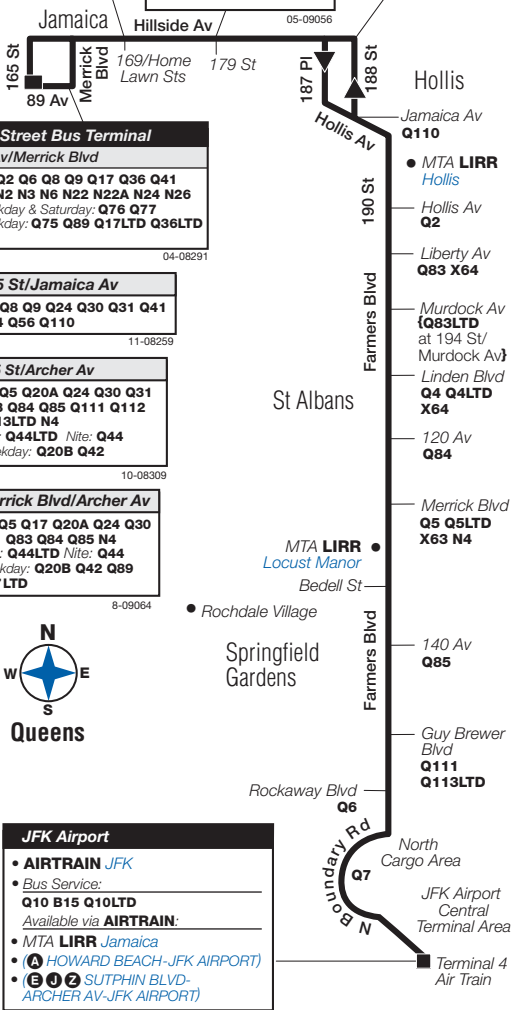

04-08291

165 St/Jamaica Av

Q6 Q8 Q9 Q24 Q30 Q31 Q41 Q54 Q56 Q110

11-08259

165 St/Archer Av

Q4 Q5 Q20A Q24 Q30 Q31 Q83 Q84 Q85 Q111 Q112 Q113LTD N4
Day: Q44LTD Nite: Q44
Weekday: Q20B Q42

10-08309

Merrick Blvd/Archer Av

Q4 Q5 Q17 Q20A Q24 Q30 Q31 Q83 Q84 Q85 N4
Day: Q44LTD Nite: Q44
Weekday: Q20B Q42 Q89 Q17LTD

8-09064

JFK Airport

- **AIRTRAIN JFK**
- **Bus Service:**
Q10 B15 Q10LTD
Available via AIRTRAIN:
- **MTA LIRR Jamaica**
- (A) HOWARD BEACH-JFK AIRPORT
- (E) (J) (Z) SUTPHIN BLVD-ARCHER AV-JFK AIRPORT

34-09056

Q3 LEGEND

- Terminal
- Q2 Bus Transfer Point
- (F) STATION NAME Subway Connection
- MTA LIRR Railroad Station

qu003a09070_cs

For subway and rail station accessibility, please see The Map, subway timetables, www.mta.info, or www.tripplanner.mta.info.