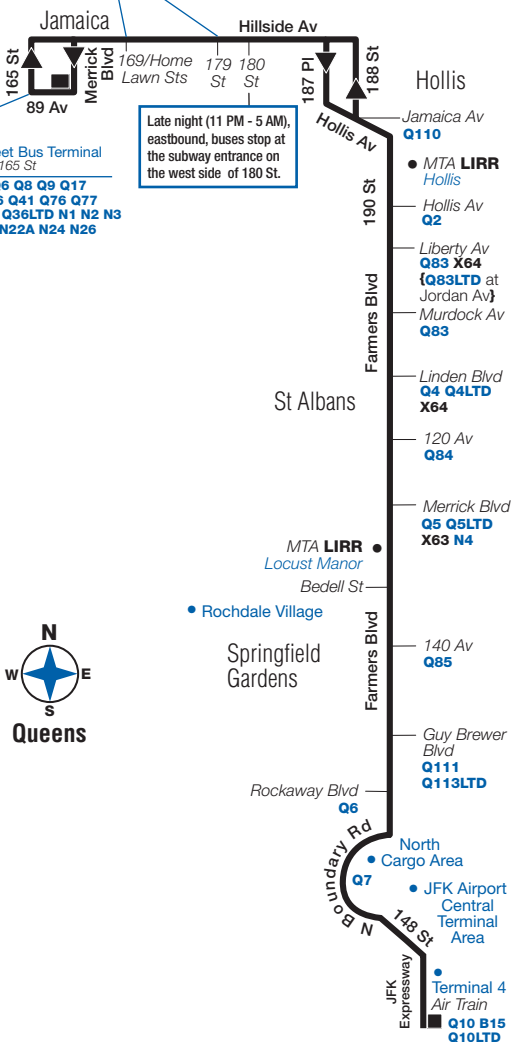

NOTES

NOTES

169 St/Hillside Av

- (F) 169 ST
- **Q1 Q2 Q17 Q30 Q31 Q36 Q43 Q76 Q77 Q17LTD Q36LTD Q43LTD N1 N6 N22 N22A N22A N24 N26 X68**

012-11299

179 St/Hillside Av

- (F) JAMAICA-179 ST
 - **Q1 Q2 Q17 Q36 Q43 Q76 Q77 Q17LTD Q36LTD Q43LTD N1 N6 N22 N22A N24 N26 X68**
- 005-11299

165 Street Bus Terminal at 89 Av/165 St

- **Q1 Q2 Q6 Q8 Q9 Q17 Q24 Q36 Q41 Q76 Q77 Q17LTD Q36LTD N1 N2 N3 N6 N22 N22A N24 N26**

004-11313

Late night (11 PM - 5 AM), eastbound, buses stop at the subway entrance on the west side of 180 St.