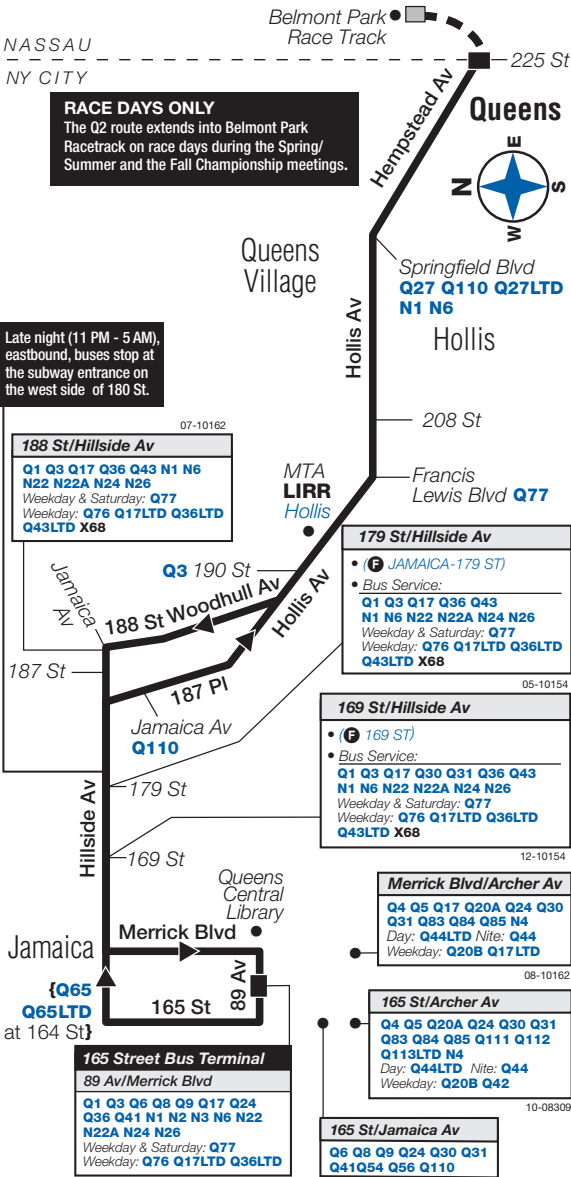

Q2 LEGEND

- Terminal
- Part-time Terminal
- (F) STATION NAME
  Subway Connection
- Q3 Bus Transfer Point
- X68 Express Bus
- Part-time Service
- MTA LIRR Railroad Station

For subway and rail station accessibility, please see The Map, subway timetables, or www.mta.info.

For Accessible subway stations, travel directions and other information:

Call 511 or visit www.mta.info