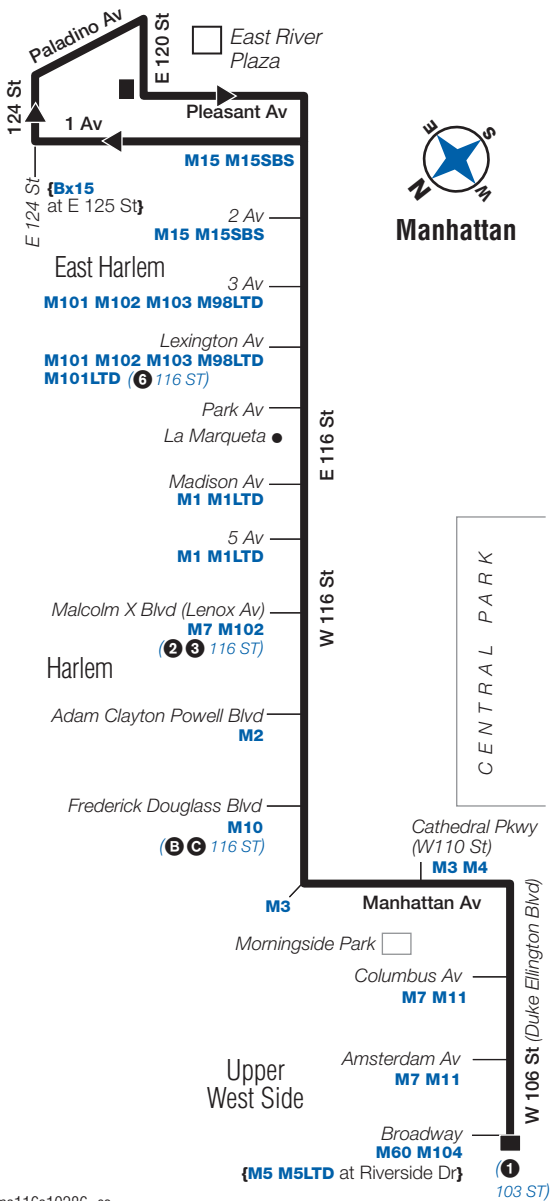

ma116a10286_cs

M116 LEGEND

Terminal

M1 Bus Transfer Point

(C) STATION NAME

Subway Connection

For subway and rail station accessibility, please see The Map, subway timetables, or www.mta.info.

For Accessible subway stations, travel directions and other information:

Call 511 or visit www.mta.info