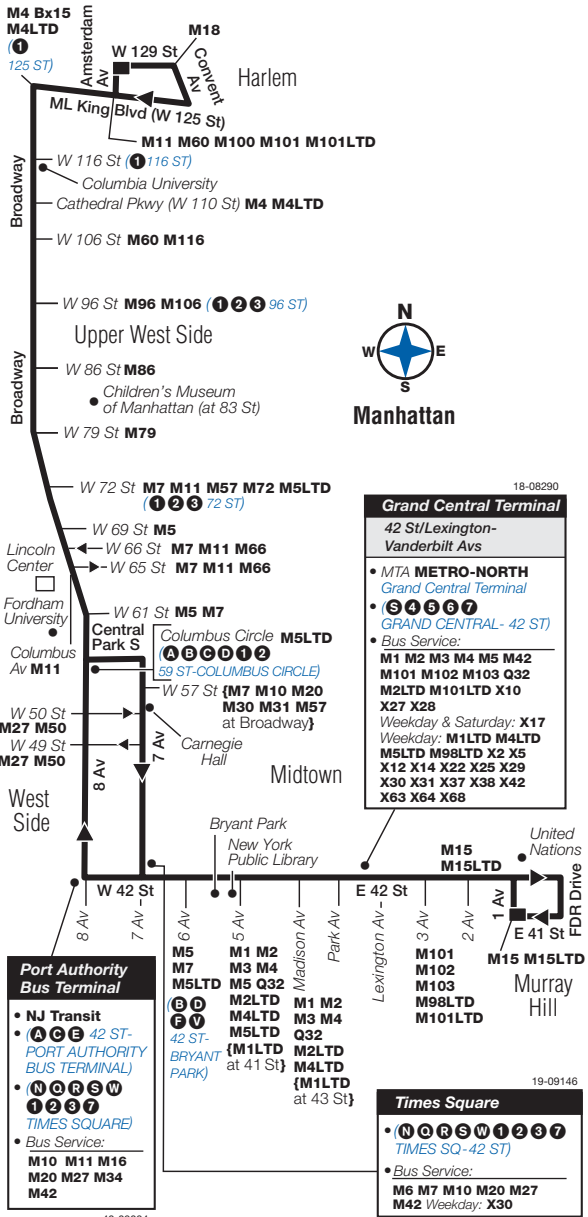

M104 LEGEND

Terminal

M11 Bus Transfer Point

(2 STATION NAME)

Subway Connection

MTA Metro-North
Railroad Station

For subway and rail station accessibility, please see The Map, subway timetables, www.mta.info, or www.tripplanner.mta.info.

For travel information, call 718-330-1234
or visit www.mta.info