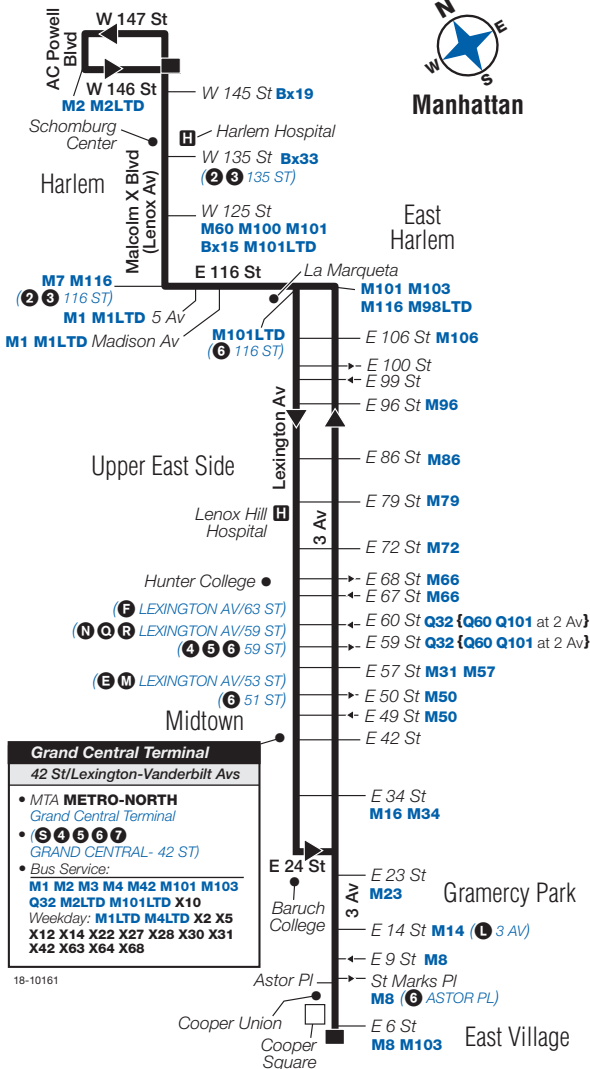

M102 LEGEND

- Terminal
- (2 STATION NAME) Subway Connection
- **M1** Bus Transfer Point
- **X2** Express Bus
- MTA **Metro-North** Railroad Station

For subway and rail station accessibility, please see The Map, subway timetables, or www.mta.info.

For Accessible subway stations, travel directions and other information:

Call 511 or visit www.mta.info