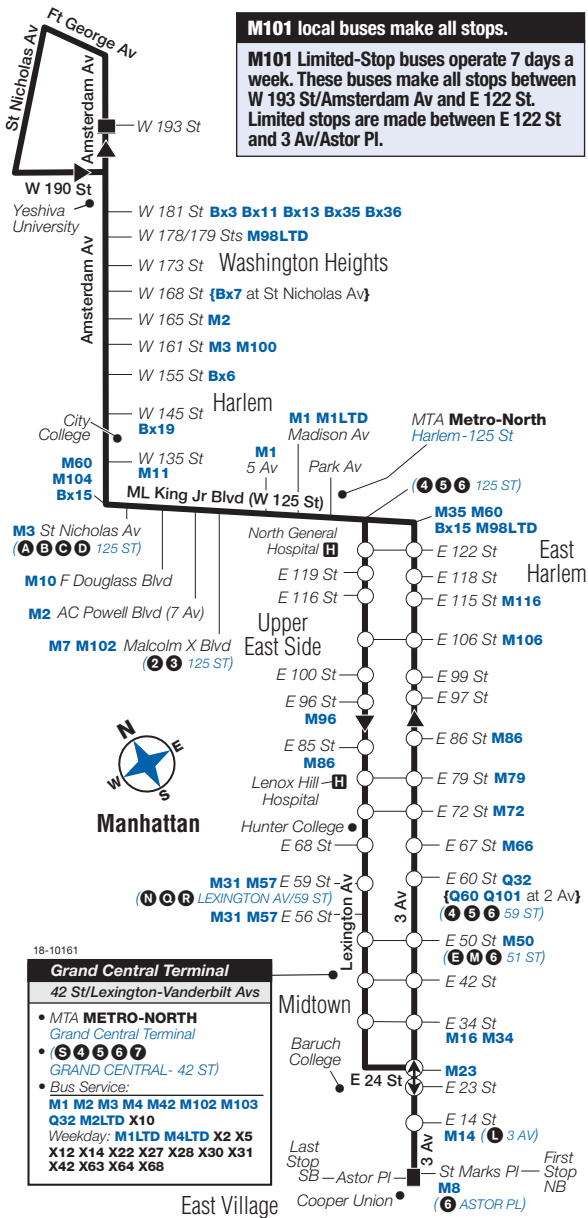

Limited-Stop service ends

6:58	7:30	7:42	7:51	8:28
7:10	7:41	7:53	8:02	8:39
7:22	7:53	8:05	8:14	8:51
7:34	8:01	8:13	8:22	8:59
7:46	8:13	8:25	8:34	9:11
7:58	8:25	8:37	8:46	9:23
8:10	8:37	8:49	8:58	9:35
8:22	8:49	9:01	9:10	9:46
8:34	9:01	9:13	9:22	9:58
8:46	9:13	9:25	9:34	10:09
8:58	9:25	9:37	9:46	10:21
9:13	9:40	9:51	10:00	10:35
9:28	9:54	10:05	10:14	10:49
9:43	10:08	10:19	10:28	11:03
9:58	10:23	10:34	10:42	11:17
10:13	10:38	10:49	10:57	11:32
10:28	10:53	11:04	11:12	11:47
10:43	11:08	11:19	11:27	12:02
11:01	11:26	11:37	11:45	12:20
11:23	11:48	11:59	12:05	12:33
11:31	11:56	12:07	—	—
11:51	12:16	12:25	12:31	12:59

NOTES

M101 local buses make all stops.

M101 Limited-Stop buses operate 7 days a week. These buses make all stops between W 193 St/Amsterdam Av and E 122 St. Limited stops are made between E 122 St and 3 Av/Astor Pl.