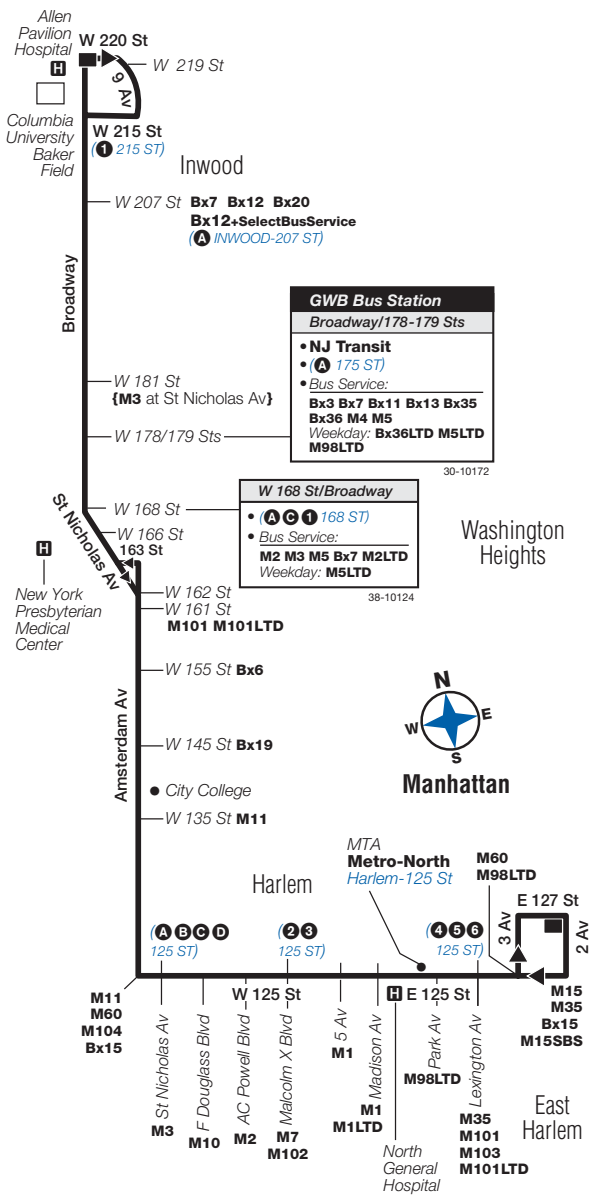

ma100a10286_cs

M100 LEGEND

Terminal

Bx7 Bus Transfer Point

(A STATION NAME)
Subway Connection

MTA **Metro-North**
Railroad Station

For subway and rail station accessibility, please see The Map, subway timetables, or www.mta.info.

For Accessible subway stations, travel directions and other information:

Call 511 or visit www.mta.info