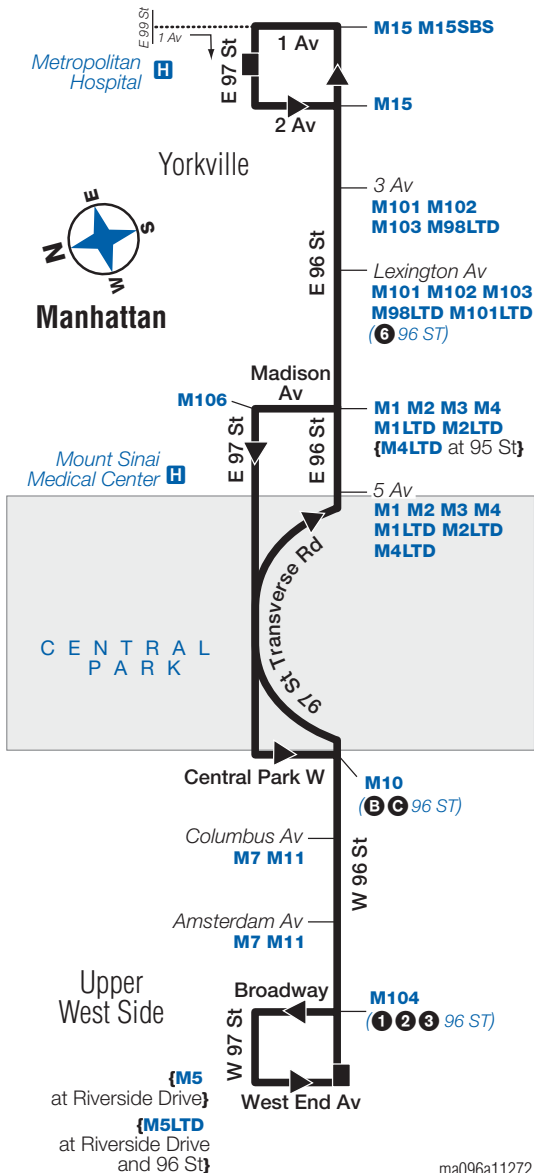

ma096a11272_cs

M96 MAP LEGEND

Local/Limited/SBS Bus Transfers: shown in bold blue type.

■ Terminal

..... Supplemental Service School Days (early PM)

(B STATION NAME) Subway Connection

● Point of Interest

For Accessible subway stations, travel directions and other information:

Call 511 or visit www.mta.info