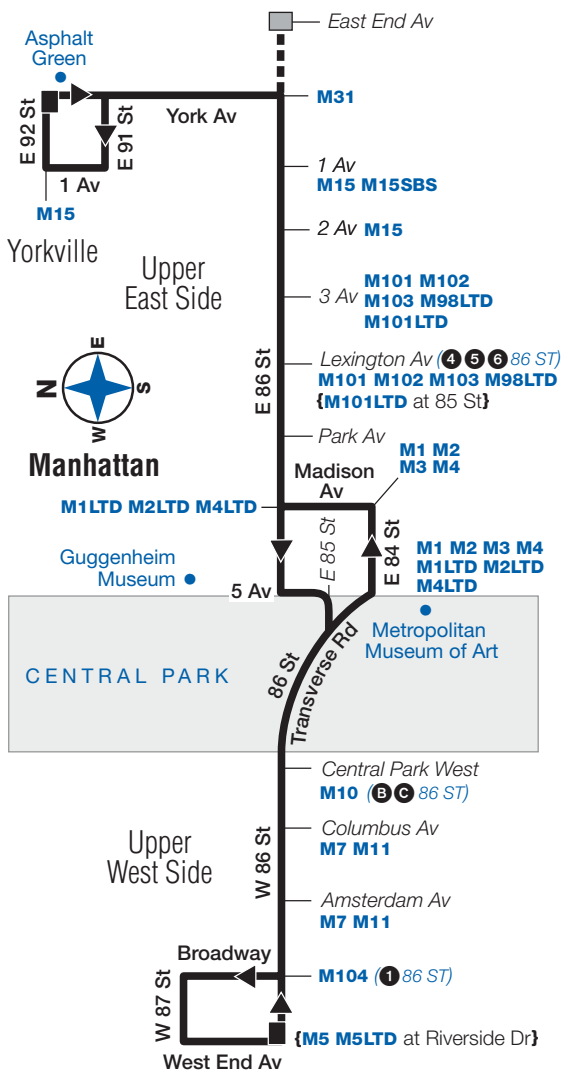

CARL SCHURZ PARK
● Gracie Mansion

RIVERSIDE PARK

ma086a11284_cs

M86 MAP LEGEND

Local/Limited/SBS Bus Transfers: shown in bold blue type.

- Terminal
- (B STATION NAME) Subway Connection
- --- Part-time Service
- Part-time Terminal
- Point of Interest

For Accessible subway stations, travel directions and other information:

Call 511 or visit www.mta.info