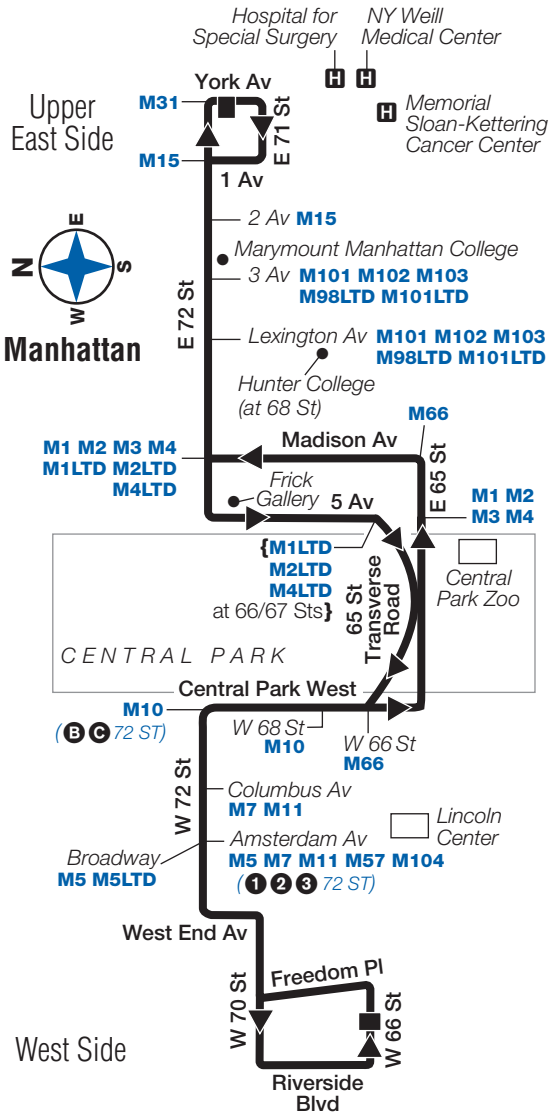

ma072a10286_cs

M72 LEGEND

- Terminal
- **M5** Bus Transfer Point
- **(B)** STATION NAME
  Subway Connection

For subway and rail station accessibility, please see The Map, subway timetables, or www.mta.info.

For Accessible subway stations, travel directions and other information:

Call 511 or visit www.mta.info