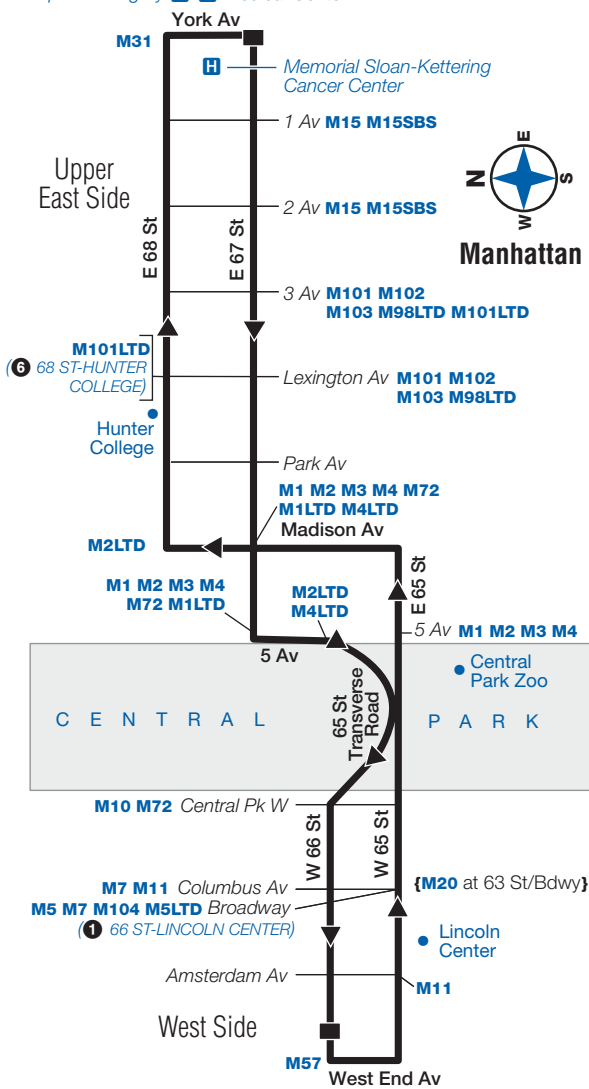

Hospital for Special Surgery **H** **H** New York Weill Medical Center

ma066a12018_cs

M66 MAP LEGEND

Local/Limited/SBS Bus Transfers: shown in bold blue type.

Terminal

Point of Interest

(1 STATION NAME)

Subway Connection

For Accessible subway stations, travel directions and other information:

Call 511 or visit www.mta.info