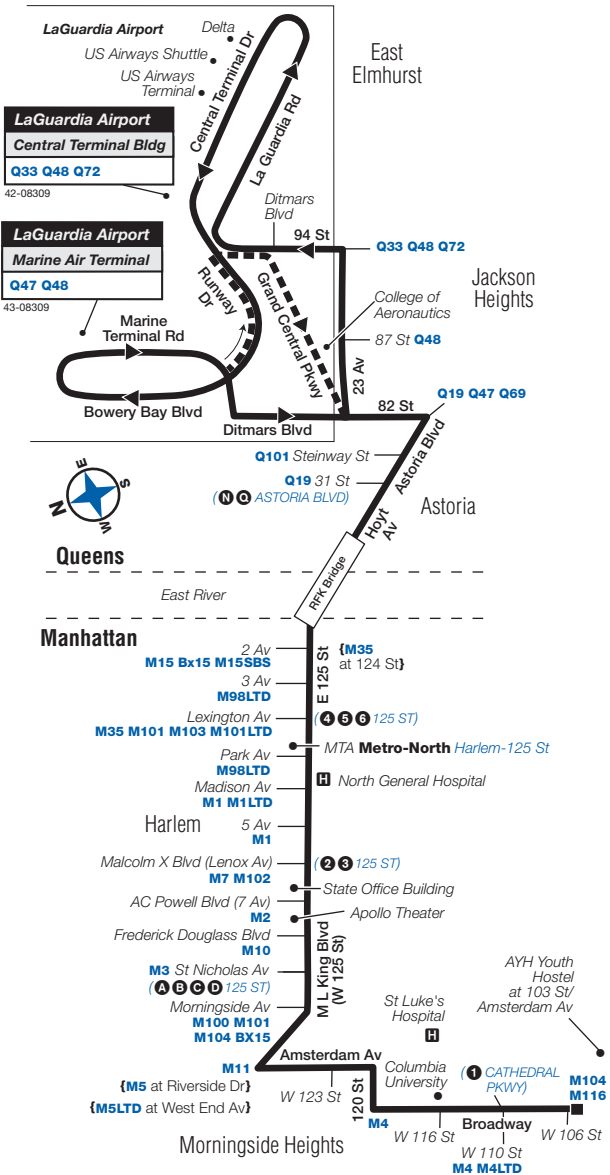

ma060/126/9/4/201 1//111079/11080/111081//D1/8/526-201 1NW

M60 LEGEND

Terminal	Q48 Bus Transfer Point
(5 STATION NAME) Subway Connection	12 AM to 6 AM Service Westbound
MTA Metro-North Railroad Station	