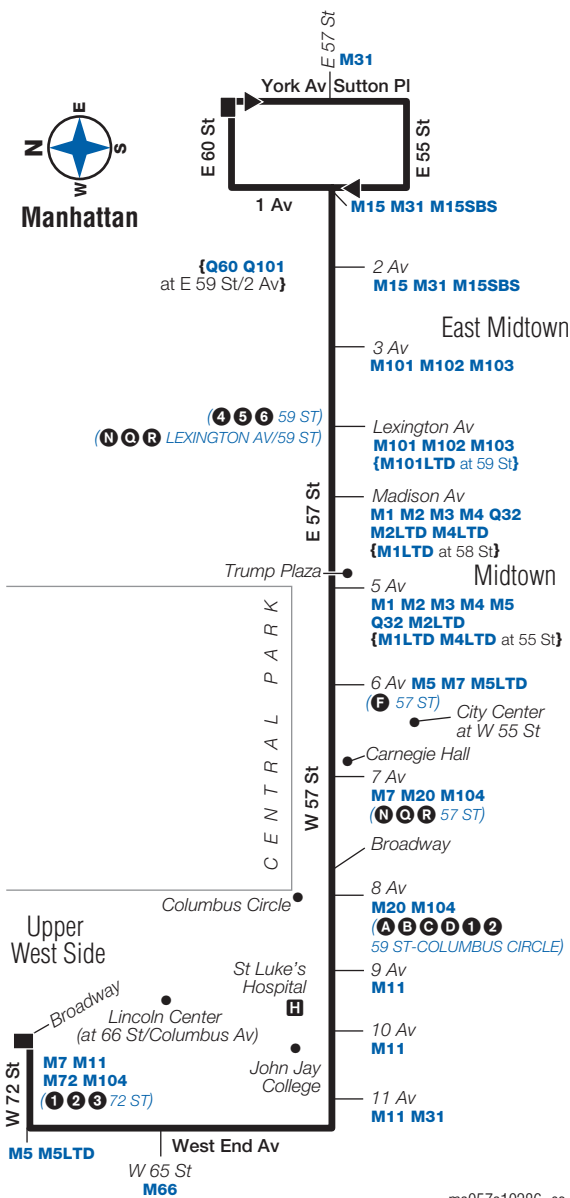

Manhattan

ma057a10286_cs

M57 LEGEND

Terminal

M31 Bus Transfer Point

(5 STATION NAME)

Subway Connection

For subway and rail station accessibility, please see The Map, subway timetables, or www.mta.info.

For Accessible subway stations, travel directions and other information:

Call 511 or visit www.mta.info