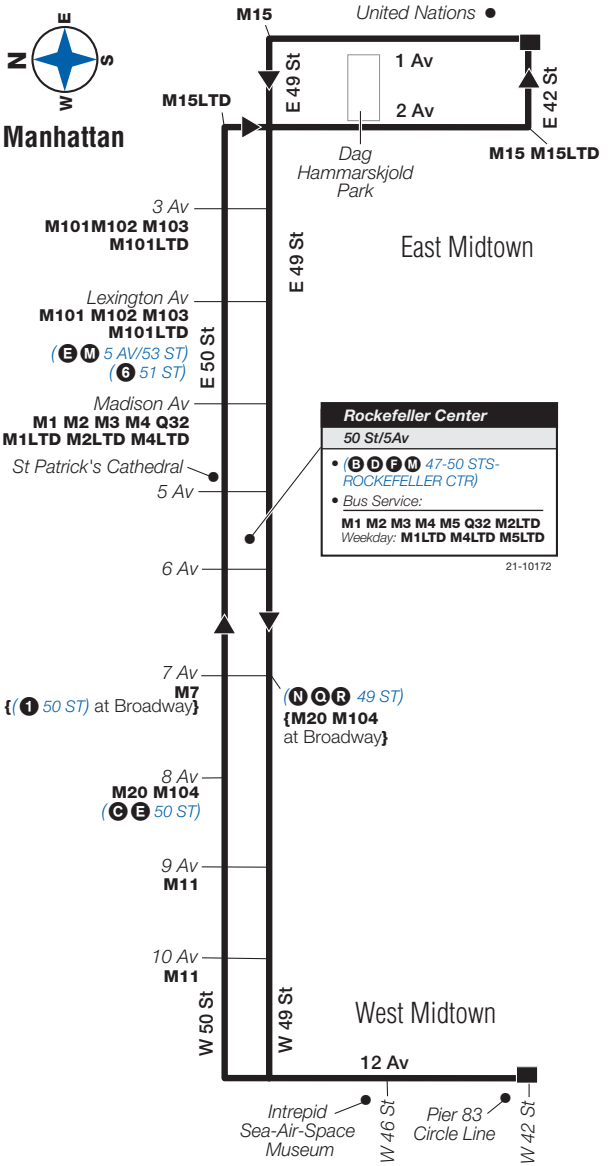

Manhattan

ma050a10195_cs

HUDSON RIVER PARK

M50 LEGEND

Terminal

M15 Bus Transfer Point

(N STATION NAME)

Subway Connection

For subway and rail station accessibility, please see The Map, subway timetables, www.mta.info, or www.tripplanner.mta.info.

**For travel information, call 718-330-1234
or visit www.mta.info**