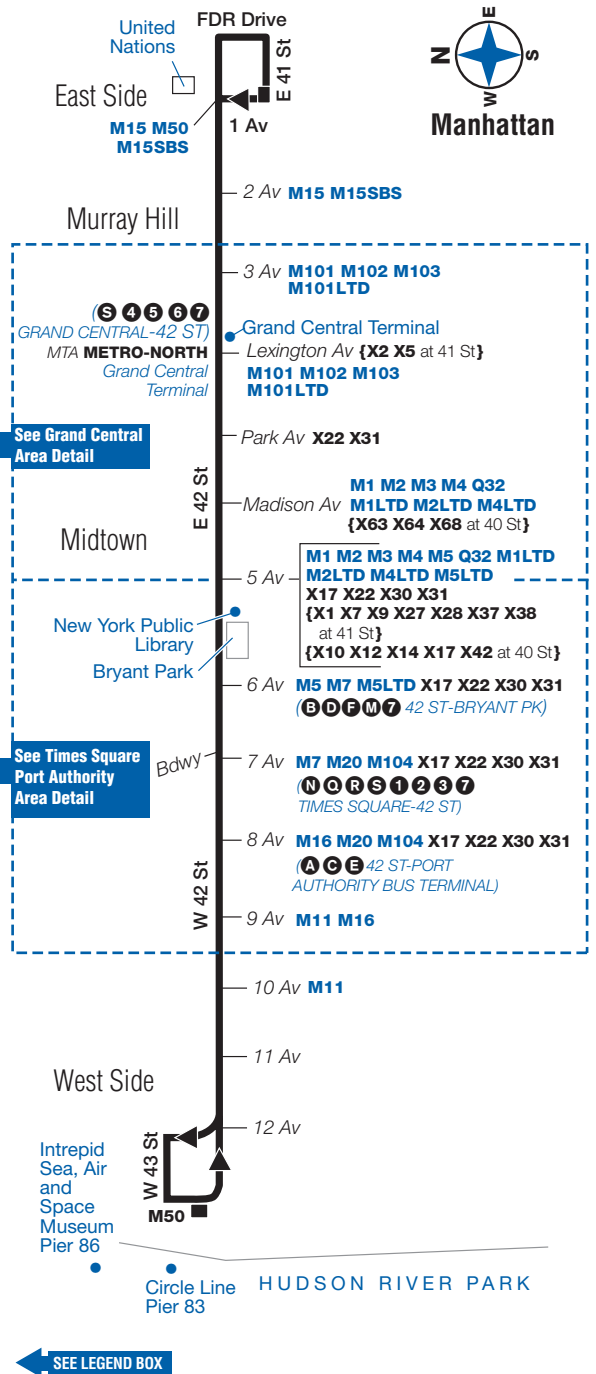

For Accessible subway stations, travel directions and other information:

Call 511 or visit www.mta.info