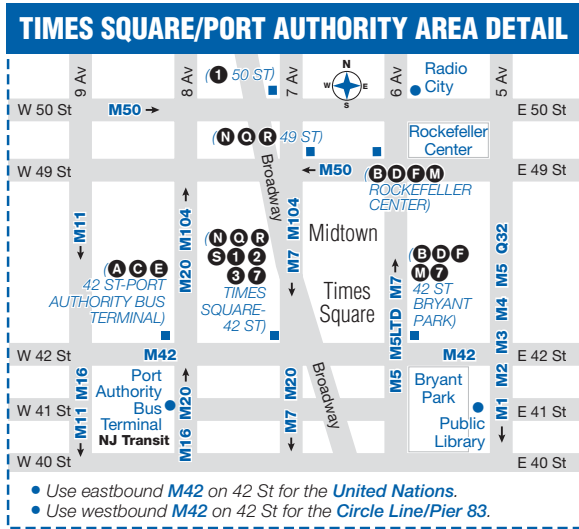

ad_tsopa_11147

M42 MAP LEGEND

Local/Limited/Select buses are denoted in bold blue type.
Express buses are denoted in bold black type.

- Terminal
- Point of Interest
- Connecting Subway Line

MTA Metro-North
Station Name

ma042a11202_cs

For subway and rail station accessibility, please see The Map, subway timetables, or www.mta.info.