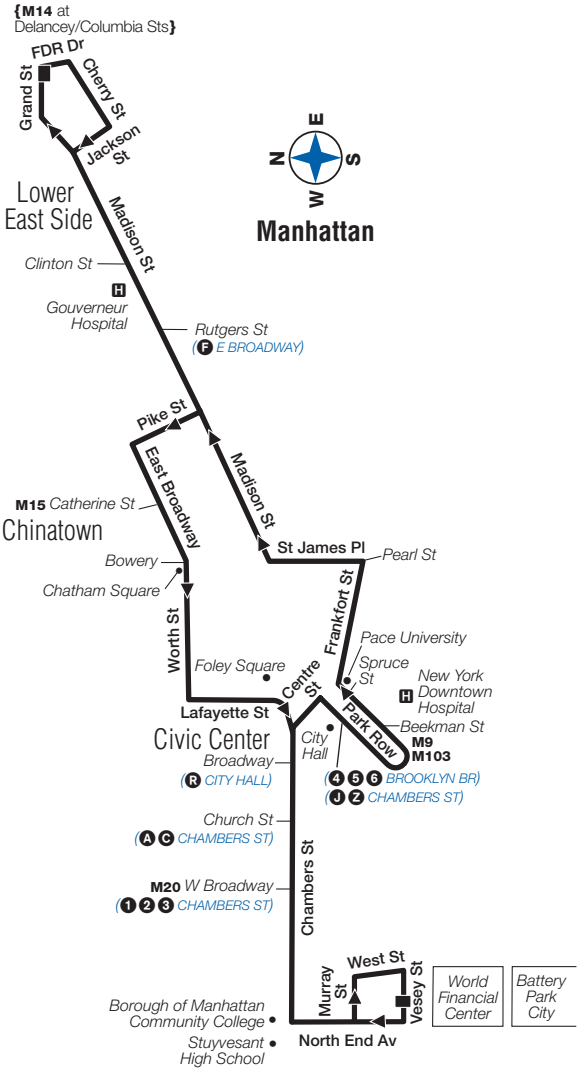

ma022a10168_cs

M22 LEGEND

■ Terminal

M14 Bus Transfer Point

(1 STATION NAME)

Subway Connection

♿ For subway and rail station accessibility, please see The Map, subway timetables, www.mta.info, or www.triplanner.mta.info.

**For travel information, call 718-330-1234
or visit www.mta.info**