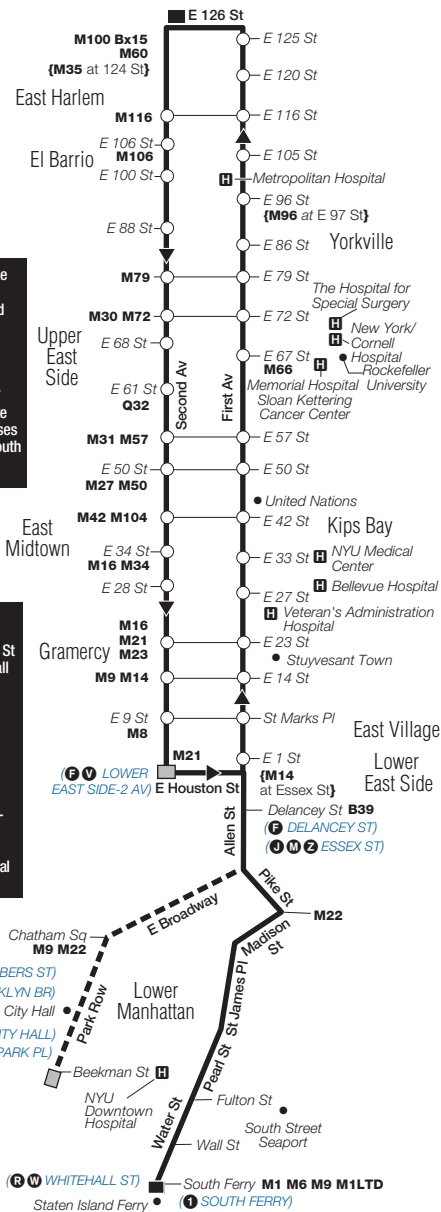

Manhattan

M15 local buses make all stops at all times between E 126 St and South Ferry.

Weekdays, except nights, some local buses serve City Hall.

Weekends, except late night, some local buses operate only as far south as Houston St.

M15 Limited-Stop buses make limited-stops between E 126 St and E Houston St at all times except nights. Some of these buses continue south of Houston St to South Ferry making local stops.

Weekdays, except nights, some Limited-Stop buses continue south of Houston St to City Hall making local stops.

M15 LEGEND

- Terminal
- Limited Stop
- Part-time Terminal
- Part-time Service
- Bus Transfer Point
- Subway Connection

For subway and rail station accessibility, please see The Map, subway timetables, www.mta.info, or www.tripplanner.mta.info.

For travel information, call 718-330-1234 or visit www.mta.info

ma015a009275_cs