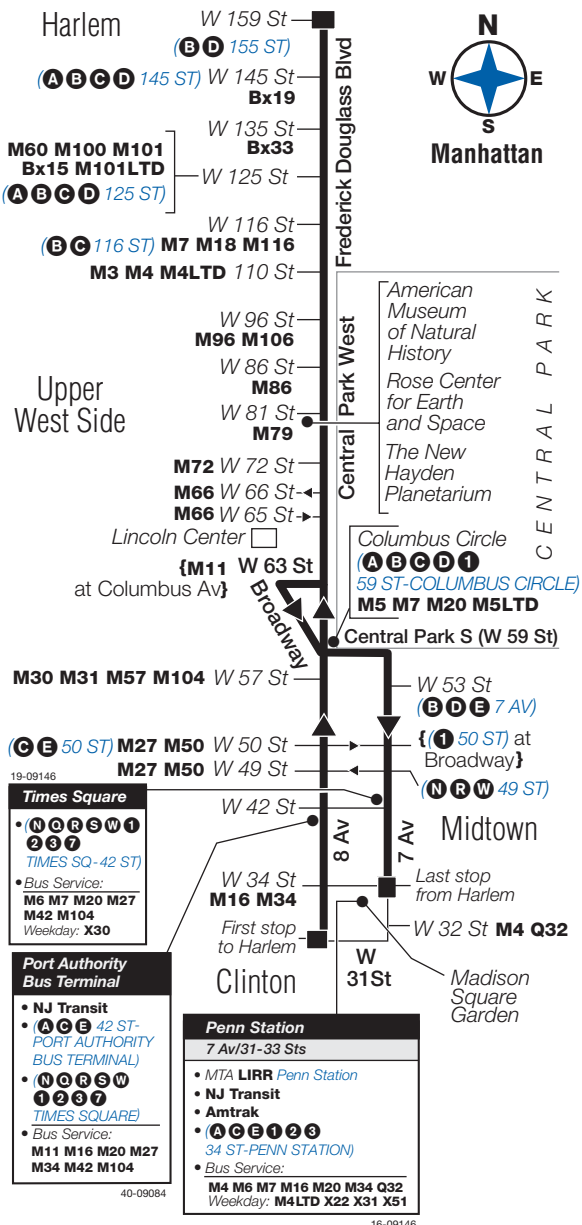

M10 LEGEND

 Terminal (N STATION NAME) Subway Connection	Bx19 Bus Transfer Point MTA LIRR Railroad Station

ma010a09163_cs

For subway and rail station accessibility, please see The Map, subway timetables, www.mta.info, or www.tripplanner.mta.info.

**For travel information, call 718-330-1234
or visit www.mta.info**